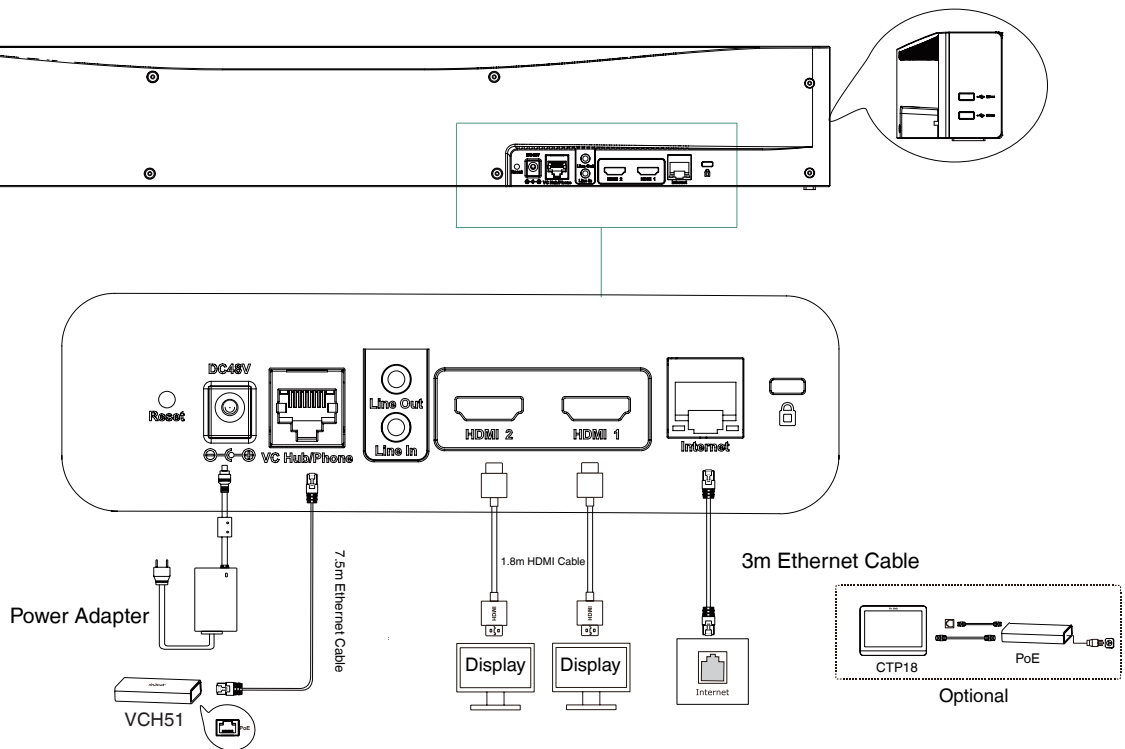

Connections

- 2 x HDMI output (CEC supported)
- HDMI input (through the VCH51 Sharing Kit)
- 1 x Line-in (3.5mm)
- 1 x Line-out (3.5mm)
- 2 x USB 2.0
- 1 x 10/100M/1000M Ethernet port

- 1 x Yealink extension port (RJ-45)
- 1 x Power port
- 1 x Security lock slot
- 1 x Reset slot

Other Physical Features

- External Yealink Power Adapter: AC 100~240V input and DC 48V/0.7A Output
- USB Output: 5V \equiv 0.5A
- Power consumption (PSU):
 - Idle < 13W; Normal operating: 15W; MAX: 16W
- Dimension (W.D.H): 700 mm x 98 mm x 121 mm
- Operating humidity: 10~95%
- Operating temperature: 0~40°C
- Storage temperature: -30~70°C

MeetingBar A30 Package

- Package contents:
 - MeetingBar A30 endpoint
 - 3m Ethernet cable
 - 2 x 1.8m HDMI cable
 - Mounting Bracket and Accessories
 - Power adapter
 - Quick Start Guide
 - Controller (optional):
 - CTP18 Touch Panel
 - VCR20 Remote Control
 - Content sharing(optional):
 - VCH51 Sharing Kit (HDMI/USB-C)
 - WPP20 Wireless Presentation Pod
- Carton Meas: 903*325*306mm

MeetingBar A30 + CTP18 Package

- Carton Meas: 923*495*327mm

Compliance

Endpoint Connections

Note:

- If you connect a touch display device, you can operate the A30 either by remote control or touch control.
- If you connect a non-touch display device, you can only use the remote control.