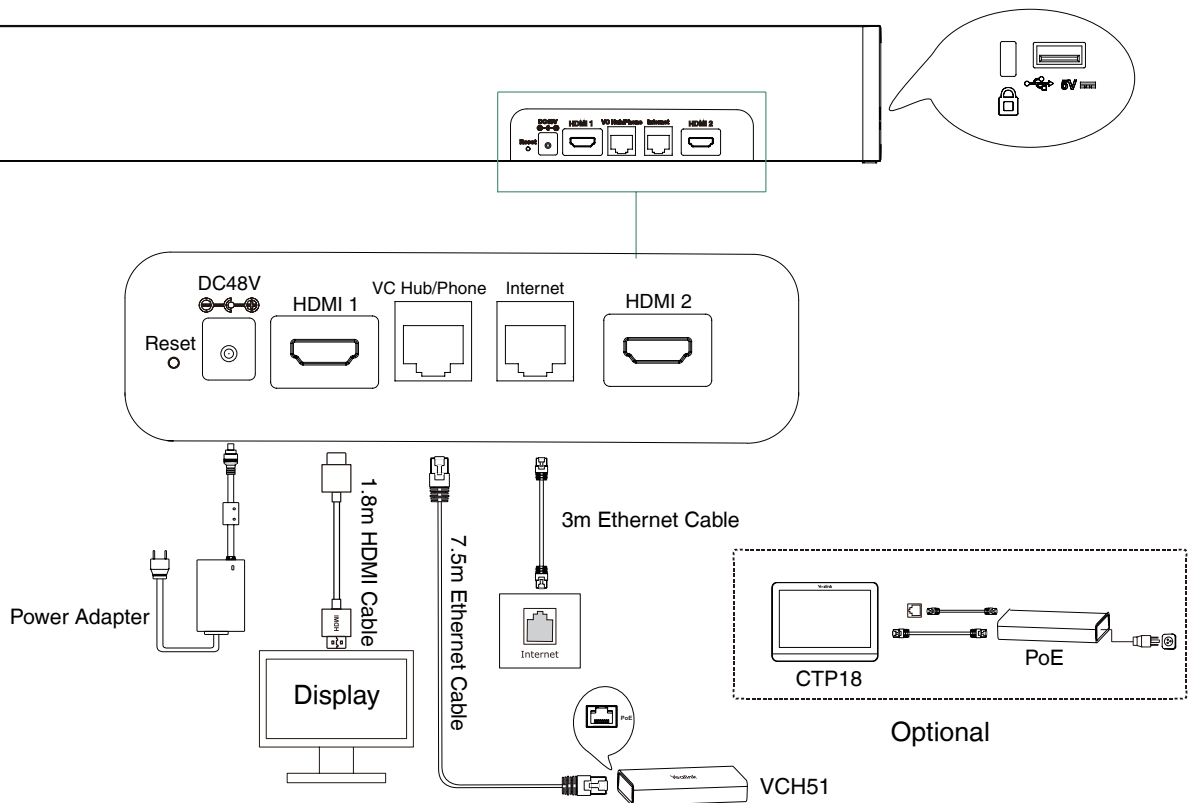

Endpoint Connections

Note:

- If you connect a touch display device, you can operate the A20 either by remote control or touch control.
- If you connect a non-touch display device, you can use the remote control, mouse or CTP18.