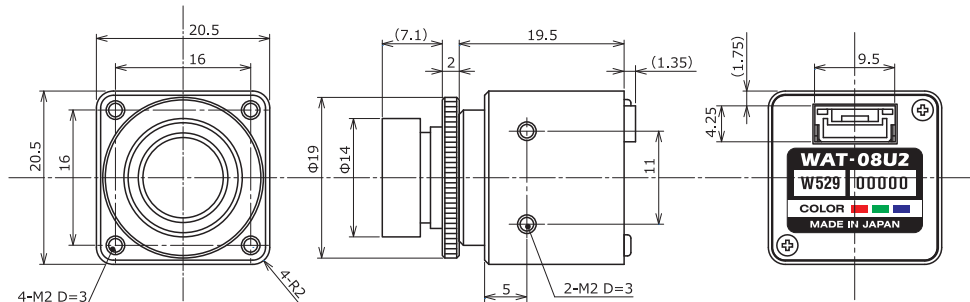

## Dimensions

## Specifications

Pick-up element	1/2.8 inch CMOS image sensor	
Number of effective pixels	1945(H) × 1097(V)	
Unit cell size	2.9µm(H) × 2.9µm(V)	
Imaging system	RGB primary color bayer arrangement mosaic filters on chip	
Synchronizing system	Internal	
Scanning system	Progressive	
Output size	1920x1080, 1280x720, 640x480, 320x240	
Max. frame rate	60 fps	
Video compression	MJPEG, YUY2	
Video output	USB Video Class (Compatible)	
Resolution (H)	More than 900 (Center)	
Minimum illumination	0.3 lx F2.0 (AGC ON=36dB, Shutter=OFF)	
	0.07 lx F2.0 (AGC ON=36dB, Shutter=1/7.5 sec.)	
S/N	-	
Function settings	Camera Viewer	
AE mode	Fixed	1/15, 1/7.5, 1/4 sec.
		1/30, 1/60, 1/120, 1/250, 1/500, 1/1000, 1/2000, 1/4000, 1/8000 sec.
	EI	1/30 - 1/8000 sec. 1/7.5 - 1/8000 sec.
White balance	ATW, MWB	
AGC	ON	0 - 36dB
	OFF	-
MGC	0 - 72dB (1dB step)	
Gamma characteristics	γ≠USER (Level adjustable)	
Noise reduction	-	
Wide dynamic range	-	
Lens iris	-	
Back light compensation	BLC	
White blemish correction	-	
Sharpness	Level adjustable	
Defog	-	
Digital zoom	×1, ×1.38, ×2.25 *1	×1, ×1.2, ×1.5 *2
Privacy mask	-	
Mirror image	-	
Freeze	-	
Motion detection	-	
Neg.image	-	
Interface	USB (High speed)	
Power supply	USB +5V	
Power consumption	0.75W (150mA)	
Operating / Storage Temperature	-10 - +50°C / -30 - +70°C	
Operating / Storage Humidity	95% RH or less (Without condensation)	
Lens mount	M12 P=0.5	
Standard lens	M3620BC-12 (f3.6 F2.0)	
Cable length	1.0m (Max. 3.0m)	
Weight	Approx. 18g	
Accessories	USB cable (USB2.0 Standard-A), M12 Lens Fixing Ring	
Recommended System Specifications	CPU	Intel® Core TM i Series
	RAM	2GB or larger
	Others	USB2.0 Port, 1920×1080 or better resolution display
Operation Confirmed OS	Windows 10 32bit/64bit, Windows 11, Android 4.0 or later	