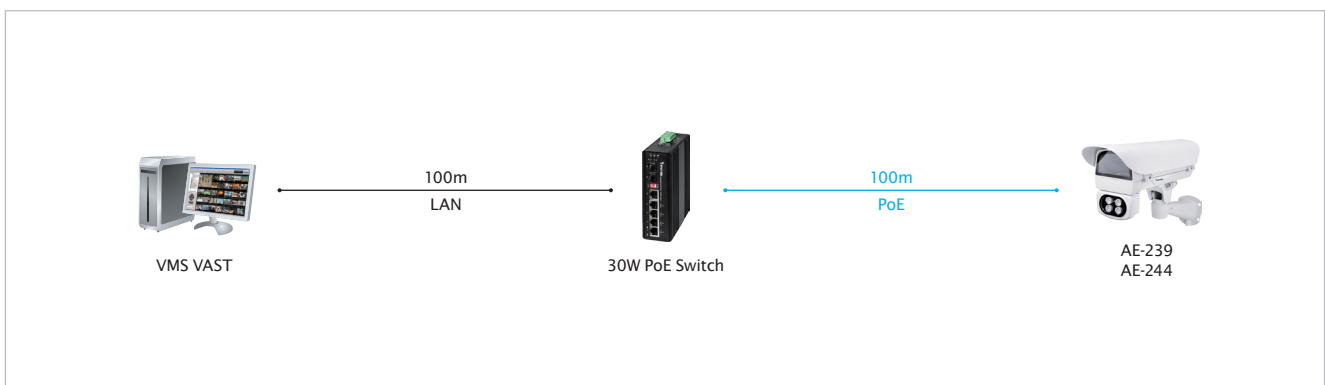

Application