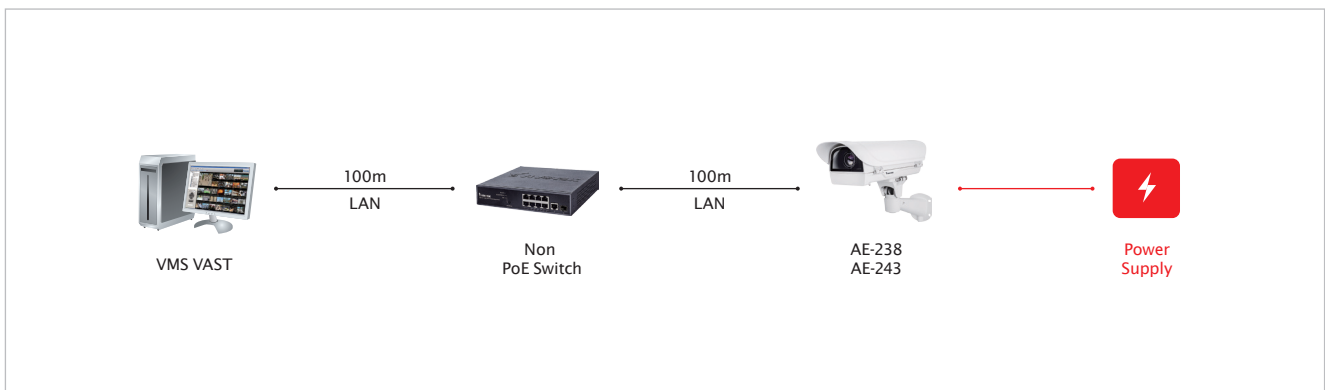

Application