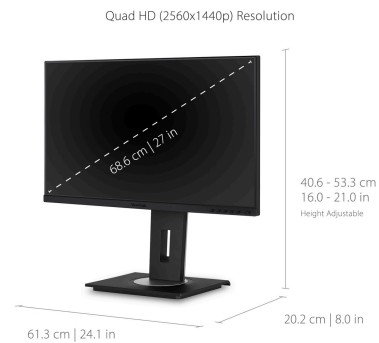

VG2756A-2K - 27" 1440P ERGONOMIC IPS DOCKING MONITOR WITH 100W USB C, RJ45 AND DAISY CHAIN

Key Features

- 27 Inch QHD (2560x1440p) IPS monitor with thin bezels and 60Hz refresh rate
- Ethernet RJ45 and USB-C connectivity for fast data, audio and video transfer, 100W charging over one cable
- Advanced ergonomics (40-degree tilt, swivel, rotate and height) for all-day comfort
- Flicker-Free technology and Blue Light Filter for reduced eye fatigue
- Easy-to-install quick release stand with carrying handle and client mount
- The VG2456a-2K supports PC, Mac and more with USB-C, RJ45, HDMI, DisplayPort In & Out (Daisy Chain), USB

Product Description

Designed to boost productivity and maximize output, the ViewSonic® VG2756a-2K is a 27" QHD docking monitor that transforms your desktop into a streamlined and efficient workspace. Enjoy reliable and flexible network connectivity with the integrated gigabit Ethernet port, while the USB Type-C connectivity allows easy single-cable connectivity to provide data, audio, video and up to 100w power delivery. DisplayPort out allows easy Daisy Chain capability for a dual monitor set-up for additional screen real estate. That's not all, the integrated USB hub allows easy connectivity for your peripherals and accessories. A best-in-class ergonomic design features 40-degree tilt and bi-directional pivot so your screen and workspace are as comfortable as you need. In addition, the included vDisplay software gives you quick and easy OSD control, as well as customized screen templates for easy multi-tasking. This monitor is also shipped in eco-friendly biodegradable packaging, along with an easy-to-install quick release stand that makes for quick deployment and a lower total cost of ownership.