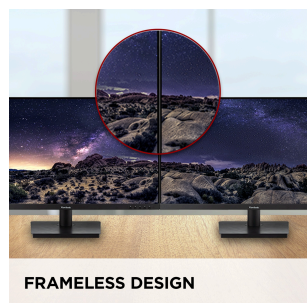

Physical Controls	Key 1 (favorite), Key 2, Key 3, Key 4, Key 5 (power)
On Screen Display	Input Select, Audio Adjust, ViewMode, Color Adjust, Manual Image Adjust, Setup Menu
Temperature	32-104° F (0 - 40° C)
Humidity (non-condensing)	20-90%
VESA Compatible	100 x 100 mm
Frequency Horizontal	24 ~ 86 KHz
Frequency Vertical	48 ~ 75 Hz
Tilt (Forward/Back)	5° / 20°
Net (lbs)	16.1
Net Without Stand (lbs)	13.4
Gross (lbs)	20.3
Net (kg)	7.3
Net Without Stand (kg)	6.1
Gross (kg)	9.2
Packaging (in.)	30.3 " (W) x 20.1 " (H) x 4.9 " (D)
Physical (in.)	28.1 " (W) x 20.5 " (H) x 9.1 " (D)
Physical Without Stand (in.)	28.1 " (W) x 16.8 " (H) x 2.3 " (D)
Packaging (mm)	770 mm (W) x 510 mm (H) x 125 mm (D)
Physical (mm)	714 mm (W) x 520 mm (H) x 231 mm (D)
Physical Without Stand (mm)	714 mm (W) x 428 mm (H) x 59 mm (D)
Regulations	cTUVus, FCC-B, ICES003, CEC
Package Contents	LCD Display, Power Cable, HDMI to HDMI Cable, Quick Start Guide
Recycle/Disposal	Please dispose of in accordance with local, state or federal laws.
Warranty	Three-year limited warranty on parts, labor and backlight

UPC: 766907022810

Contact Sales
ViewSonic.com
888.881.8781
email:
salesinfo@viewsonic.com