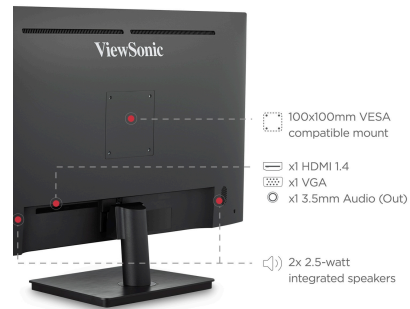

### Key Features

---

- 32 Inch Full HD (1920x1080p) IPS monitor with thin bezels and 75Hz refresh rate
- Flicker-Free technology and Blue Light Filter for reduced eye fatigue
- Variable Refresh Rate enables smooth frame rates to aid you in battle
- Optimized view settings offer "Game," "Movie," "Web," "Text," and "Mono" presets
- The VA3209M supports laptops, PCs, Macs and more with HDMI and VGA inputs

32  
DISPLAY

IPS  
PANEL

1920 x 1080  
RESOLUTION

**FUTURE-PROOF  
CONNECTIVITY OPTIONS**

### Product Description

---

Get the bigger picture with the ViewSonic® VA3209m home office monitor.

Featuring an expansive 32" (31.5" viewable) display with SuperClear® IPS panel technology, this immersive monitor delivers stunning brightness and contrast at almost any viewing angle.

With a minimalist edge-to-edge screen and a three-sided frameless bezel, creating a seamless multi-monitor setup has never been easier.

Connect laptops, PCs, gaming consoles and other multimedia devices to this 32" monitor via HDMI or VGA.