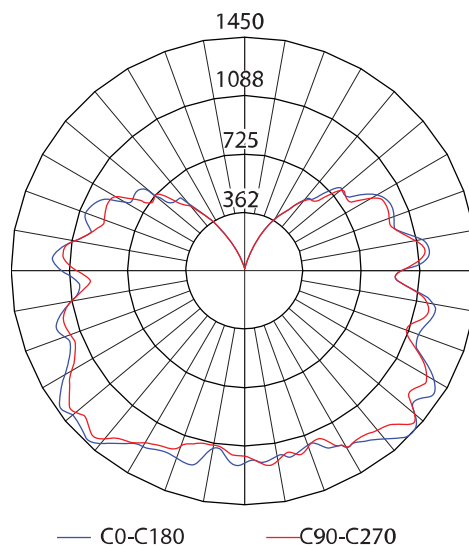

PHOTOMETRY