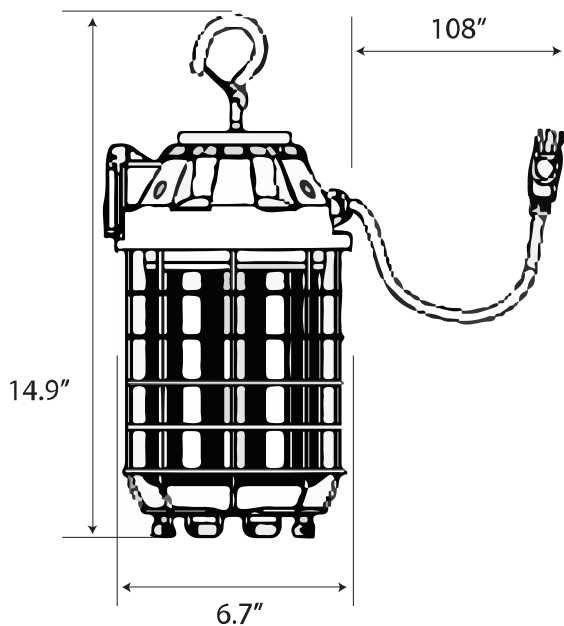

Linkable by built in receptacle

NEMA 5-15 straight blade plug

Description

Venture Lighting's temporary lighting luminaires are durable, lightweight, and hook mounting option allows for easy installation and movement. These LED luminaires are designed to be dependable, and quickly and easily installed. Each fixture is linkable via the integrated receptacle.

Electrical

The power supply accepts 120V 60Hz input. The luminaires are IP64 rated. Each fixture is supplied with a 9-foot cable with a NEMA 5-15 straight blade plug.

Mounting

The fixture is provided with a versatile hook mount (carabiner style) which can be mounted to numerous field applications.

Physical Characteristics

Input Cable Length	9' (3m)
Overall Length A	14.9" (378.5mm)
Diameter B	6.7" (170mm)
Weight	3.0 lbs (1.36 kg)
Mounting Thread	M10 (Course Thread)

Electrical Characteristics

Input Voltage Range	120V, 1A, 50/60Hz
Driver	Internal within lamp
Power Factor	> 0.90
THD	< 20%
Plug and Receptacle	NEMA 5-15 Straight Blade
Receptacle Rating	11A Max
Max Fixtures Per String	11

Regulatory Qualifications

UL Listed
IP Rating: IP64

Revision: 06, 09-Sept 2021

Venture 100W LED Temporary Work Lighting

DIMENSIONS

PHOTOMETRY

(800) 451-2606

6675 Parkland Blvd., Suite 100