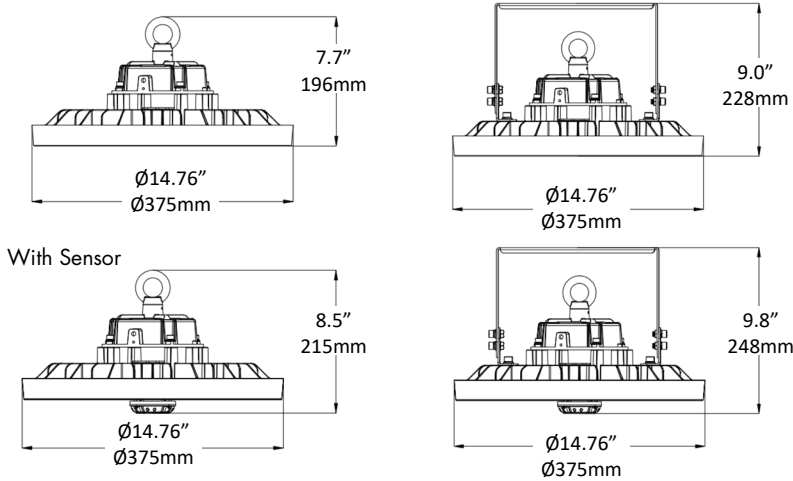

Physical Characteristics

Fixture Color	White
Lens Type	Polycarbonate circular ribbed lens
Input Cable Length	3.3' (1m)
Length	14.76" (375mm) Dia.
Height	7.7" (196mm)
Weight	9.4 lbs.

Electrical Characteristics

IP69K

Revision: 15, 20-Jun 2024

Select-Pro CCT/Wattage Selectable Modern High Bay

Dimensions:

Photometrics:

Factory Installed Plug and Cable Options:

Factory Installed NSF Certified Watertight Plug Options: