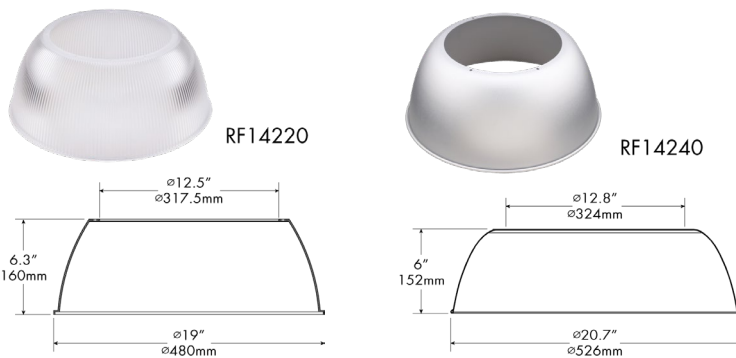

Accessories:

(800) 451-2606

6675 Parkland Blvd., Suite 100

Solon, Ohio 44139 USA

Email: Venture_Lighting@VentureLighting.com

VentureLighting.com