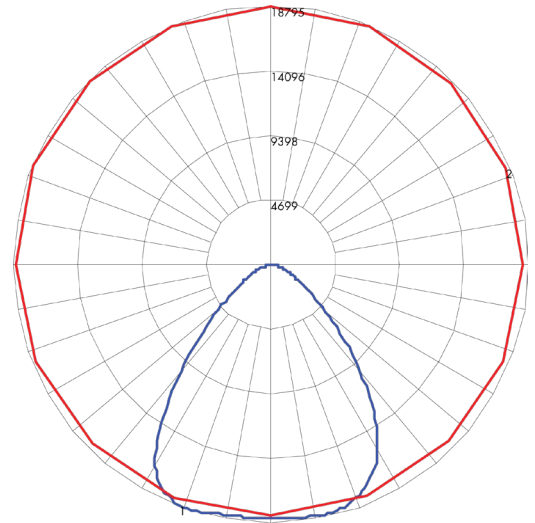

Photometrics: