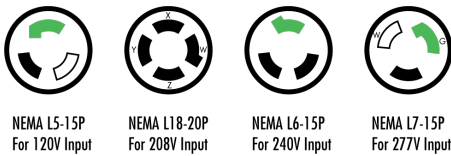

IP69K

Revision: 15, 20-Jun 2024

Select-Pro CCT/Wattage Selectable Modern High Bay

Dimensions:

Photometrics:

Factory Installed Plug and Cable Options:

Factory Installed NSF Certified Watertight Plug Options:

Indoor Plug Options*	Molded Plug with 11-foot Cable Options*
"-P1" - NEMA L5-15P for 120V	"-P6-C" - NEMA L5-15P for 120V
"-P5" - NEMA L5-15P for 208V	"-P10-C" - NEMA L5-15P for 208V
"-P2" - NEMA L6-15P for 240V	"-P7-C" - NEMA L6-15P for 240V
"-P3" - NEMA L7-15P for 277V	"-P8-C" - NEMA L7-15P for 277V