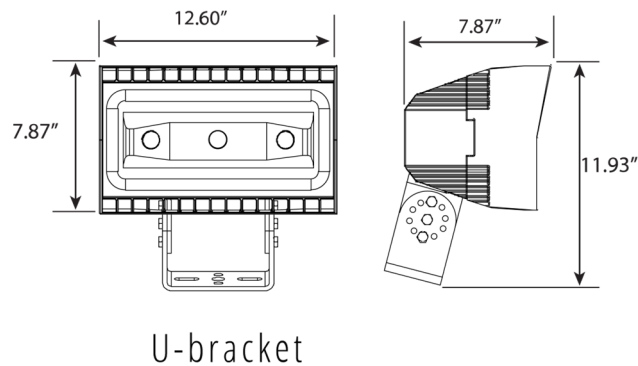

Venture VFlood – 80W LED Flood Light