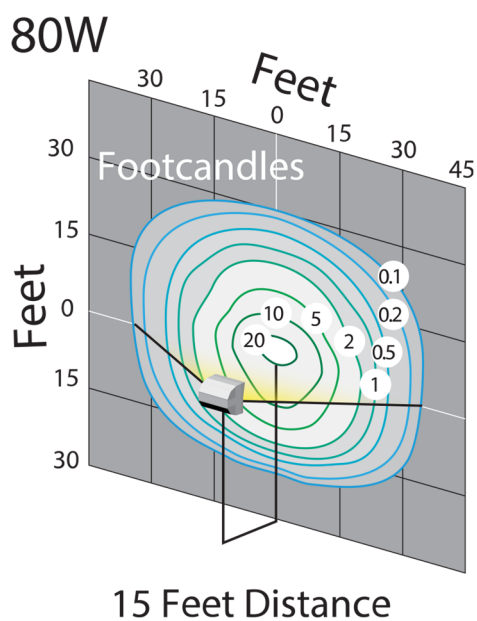

Venture VFlood – 80W LED Flood Light