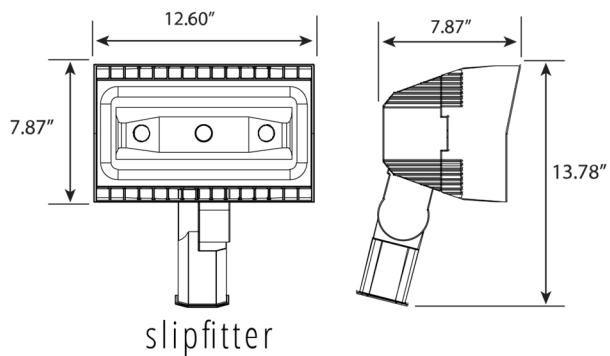

Venture VFlood – 80W LED Flood Light