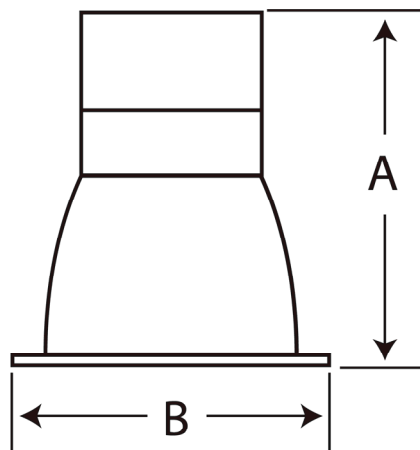

Physical Characteristics

Diameter	9.29"
Trim Color	White
Height	6.38"
Weight	2.3 lbs

Electrical Characteristics

Amperage Draw (Input Volts/Amperes)	120/0.35 208/0.21 240/0.18 277/0.16
-------------------------------------	-------------------------------------

Revision: 03, 26-Aug 2022

Venture 40W LED 8" 3000K Downlight

Dimensions

Diam. Type	A (in)	B (in)
8"	6.38"	9.29"

Accessories (Order as separate line items)

- KT65235 New construction kits for 8" downlight

(800) 451-2606