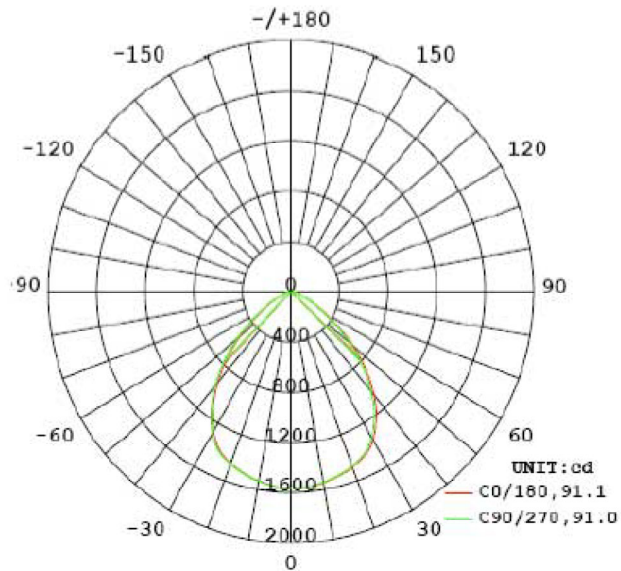

Physical Characteristics

Diameter	9.29"
Trim Color	White
Height	6.38"
Weight	2.3 lbs

Electrical Characteristics

Amperage Draw (Input Volts/Amperes)	120/0.35 208/0.21 240/0.18 277/0.16
-------------------------------------	-------------------------------------

Revision: 03, 26-Aug 2022

Venture 40W LED 8" 3000K Downlight

Dimensions

Diam. Type	A (in)	B (in)
8"	6.38"	9.29"

Accessories (Order as separate line items)

- KT65235 New construction kits for 8" downlight

(800) 451-2606