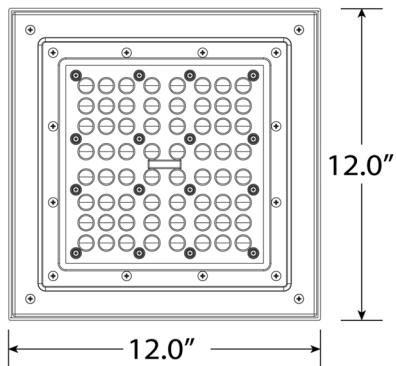

Venture 23W Surface Mount LED Canopy Light

Dimensions