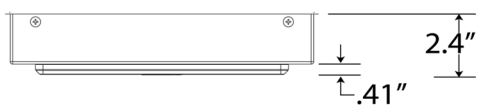

Venture 23W Surface Mount LED Canopy Light

Dimensions