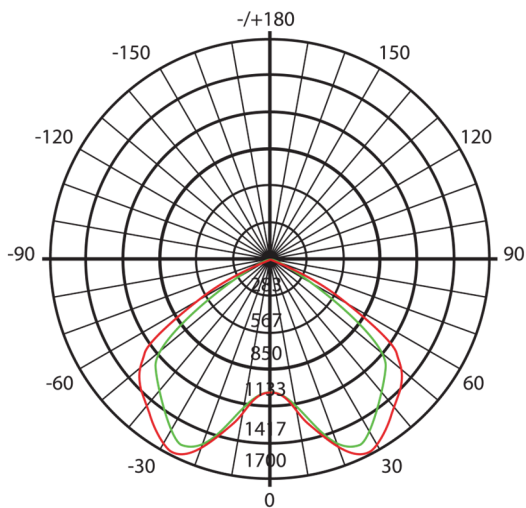

Physical Characteristics

Fixture Color	White
Length	12.0"
Width	12.0"
Height	2.4"
Weight	6.8 lbs

Electrical Characteristics

Amperage Draw (Input Volts/Amps)	120/0.21 208/0.12 240/0.10 277/0.09
Surge Protection	10kA

Dimensions

Luminous Intensity Distribution Diagram

41W Distribution Shown

BUG Rating B1-U0-G0

(800) 451-2606

6675 Parkland Blvd., Suite 100

Solon, Ohio 44139 USA

Email: Venture_Lighting@VentureLighting.com