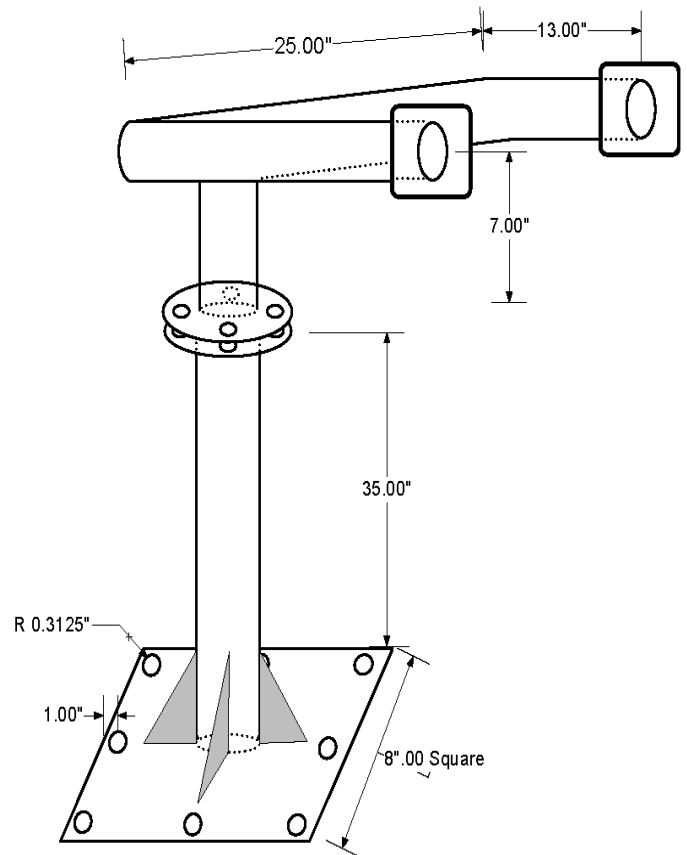

UPM5

42" DOUBLE HORIZONTAL MOUNTING ARMS

Dark gray powder coated
42" high, 25" between arms, 13" arms, 8" x 8" base, 1-1/2" center hole, extra base support
Universal mounting plate
Removable top for easy installation, future upgrade and less shipping cost
Eight of 5/8" diameter mounting base holes
Attachement bolts and nuts are included, *mounting base bolts are not included.*