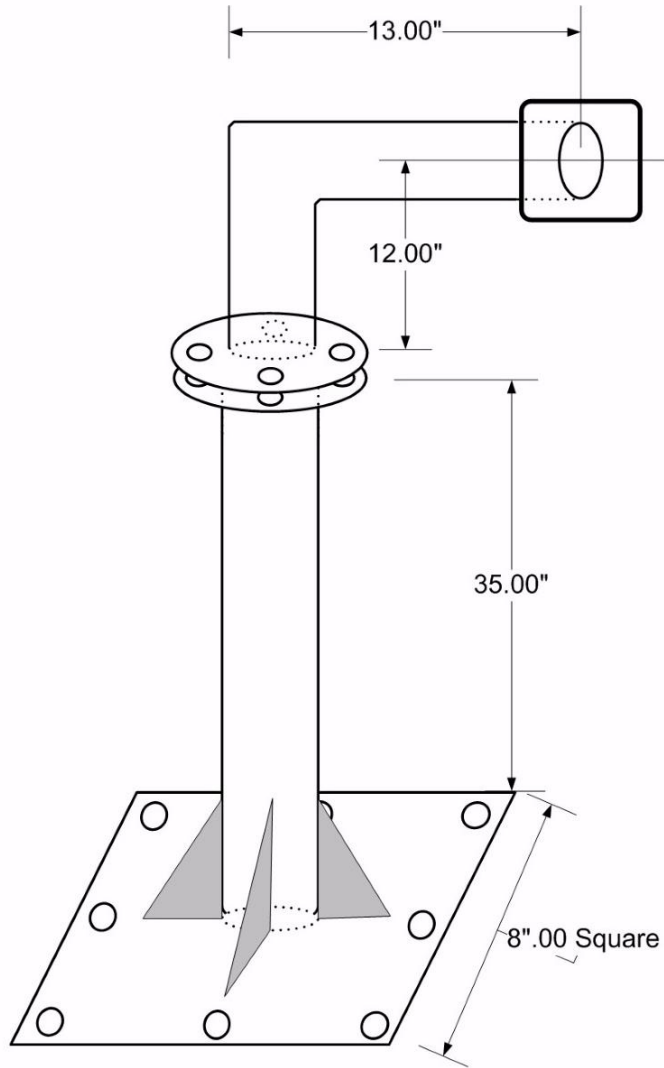

UPM1L

47" SINGLE VERTICAL MOUNTING ARM

Dark gray powder coated

47" high single arm, 13" arms, 8" x 8" base, 1-1/2" center hole, extra base support

Universal mounting plate

Removable top for easy installation, future upgrade and less shipping cost

Eight of 5/8" diameter mounting base holes

Attachement bolts and nuts are included, *mounting base bolts are not included.*

PACH AND COMPANY INC.

CALIFORNIA ■ 949-498-2951 ■ 1-888-678-7224