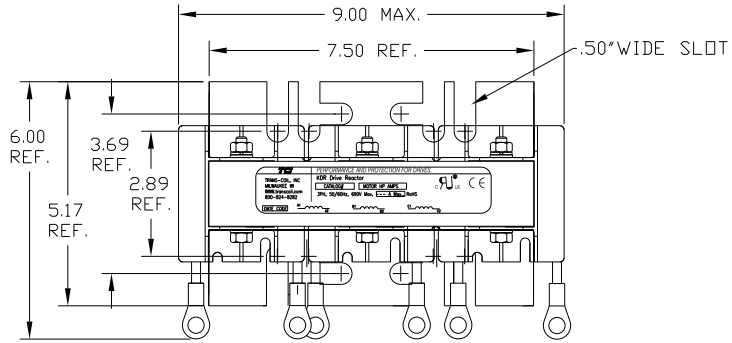

VOLTAGE 690V	NEC MOTOR HP	CATALOG NO	NEC MOTOR CURRENT	AMPS MAX	APPROX WT-LBS	WATTS LOSS	RING LUG HOLE SIZE
HIGH-Z	40	KDRF44HV	41	44	30	172	.38

NO	REVISION	DATE	BY	TOLERANCES (EXCEPT AS NOTED)
				DECIMAL
				.XX ± .03
				.XXX ± .01
				FRACTIONAL ± 1/32
				ANGULAR ± 1/2°