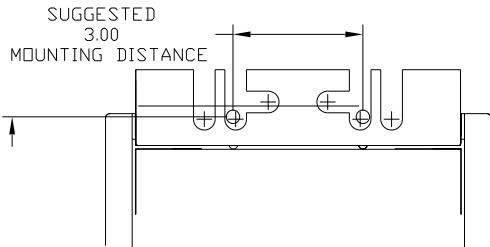

VOLTAGE 690V	NEC MOTOR HP	CATALOG NO	NEC MOTOR CURRENT	AMPS MAX	APPROX WT-LBS	WATTS LOSS	RING LUG HOLE SIZE
HIGH-Z	40	KDRF44HV	41	44	30	172	.38

NO	REVISION	DATE	BY	TOLERANCES (EXCEPT AS NOTED)
				DECIMAL
				.XX ± .03
				.XXX ± .01
				FRACTIONAL ± 1/32
				ANGULAR ± 1/2°