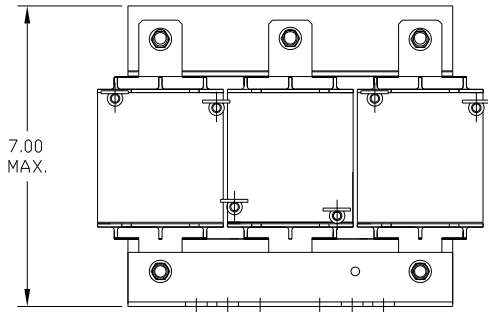

VOLTAGE 690V	NEC MOTOR HP	CATALOG NO	NEC MOTOR CURRENT	AMPS MAX	APPROX WT-LBS	WATTS LOSS	RING LUG HOLE SIZE
HIGH-Z	40	KDRF44HV	41	44	30	172	.38

NO	REVISION	DATE	BY	TOLERANCES (EXCEPT AS NOTED)
				DECIMAL
				.XX ± .03
				.XXX ± .01
				FRACTIONAL ± 1/32
				ANGULAR ± 1/2°