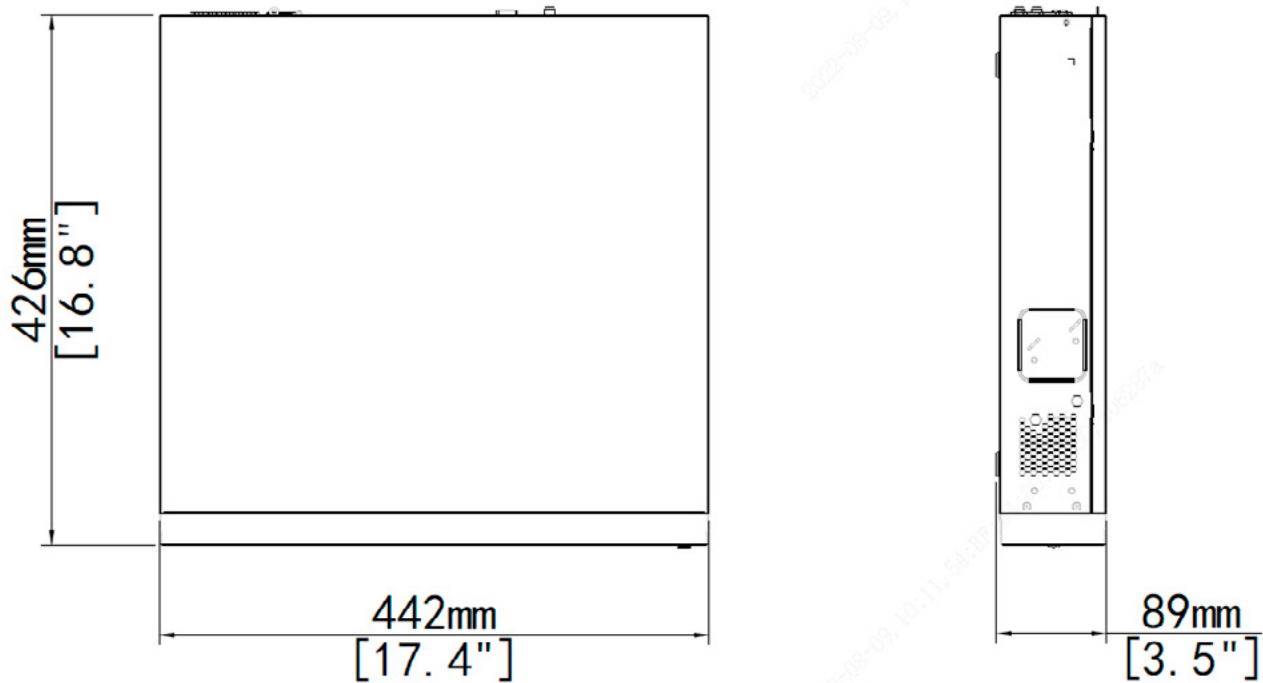

Power Supply	100-240V AC Power Consumption: ≤ 32W (without HDD)
Working Environment	-10°C--+ 55°C (+14°F--+131°F), Humidity ≤ 90% RH (non-condensing)
Dimensions (W×D×H)	442mm × 426mm × 89mm (17.4" × 16.8" × 3.5")
Weight (without HDD)	≤ 4Kg (8.80lb)

DIMENSIONS

DIMENSIONS