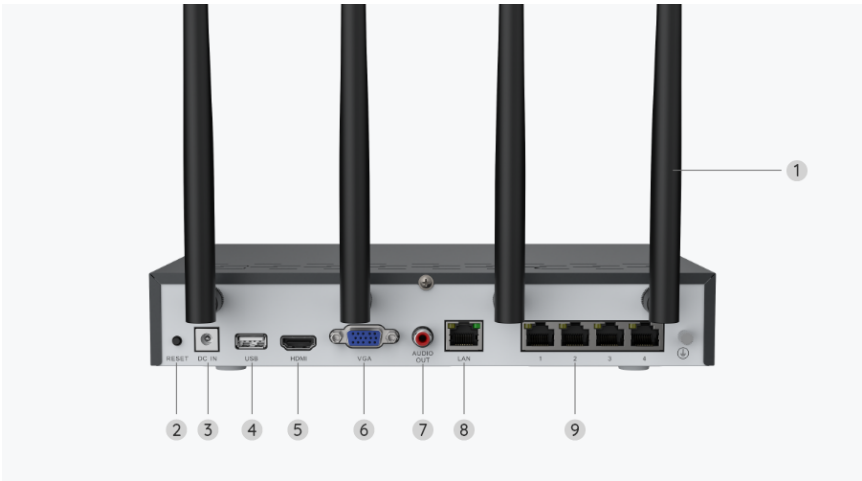

### 12-Channel Wi-Fi 6 NVR recorder with 2TB built-in HDD for 24/7 local video recording

- 12-Channel Wi-Fi 6 NVR
- Dual-Band Wi-Fi Connection
- 2TB HDD Pre-installed

## Specifications

Video/Audio Input	
IP Video Input	Up to 12 IP Cameras
Audio Input	Cameras with built-in mic
Video/Audio Output	
Video Output	VGA, HDMI
Display Resolution	HDMI: 3840x2160, 1920x1080, 1280x1024, 1280x720, 1024x768 VGA: 1920x1080, 1280x1024, 1280x720, 1024x768
Audio Output	1-channel, RCA
Decoding	
Video Compression	H.265/H.264

Live View / Playback Resolution	7680×2160, 4608×1728, 4512×2512, 4096×3072, 3840×2160, 2560×2560, 2560×1920, 2560×1440, 2048×1536, 2304×1296, 1080p, 720p
Synchronous Playback	Up to 4 channels
<b>HDD</b>	
SATA	1 x SATA interface (1 x 2TB HDD included)
Capacity	Up to 16TB
<b>External Interface</b>	
USB Interface	2 x USB 2.0
Network Interface	4 x RJ-45, 10/100 Mbps self-adaptive (for IP cameras) 1 x RJ-45, 10/100 Mbps self-adaptive (for LAN/WAN)
<b>Wi-Fi</b>	
Wireless Standard	IEEE 802.11a/ac/ax/ b/g/n
Operating Frequency	2.4 GHz/5 GHz
Wireless Security	WPA/WPA2/WPA3
<b>Network</b>	
Network Protocols	HTTPS, TCP/IP, UDP, DHCP, P2P, UPNP, RTMP, RTSP, SMTP, SSL/TLS, DNS, DDNS, NTP, FTP
Browser Supported	Edge, Firefox, Chrome, Safari
OS Supported	PC: Windows, Mac OS; Smartphone: iOS, Android
Max. User Access	Max. 20 users (1 admin & 19 user); Max. 12 simultaneous streams (10 sub & 2 mainstreams)
<b>General</b>	
Power Supply	DC 12V/2A
Power Consumption	<10W (with 2TB HDD)

### Gallery & Specs

- 1. Power LED
- 2. HDD LED
- 3. USB Port

- 1. Antenna
- 2. Reset Button
- 3. Power Input
- 4. USB Port
- 5. HDMI Port
- 6. VGA Port
- 7. Audio Output
- 8. LAN Port (For Internet)
- 9. LAN Port (For IP camera)