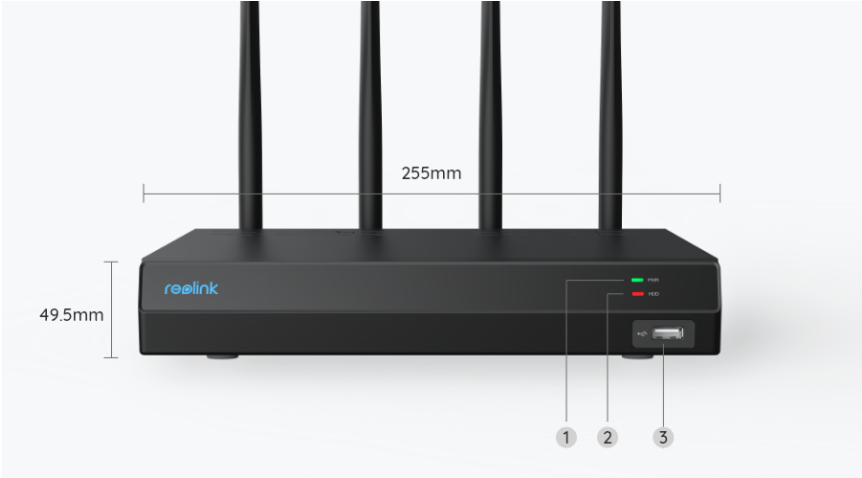

Working Environment	Temperature: -10°C ~ +45°C (14°F ~ 113°F); Humidity: 10% ~ 90%
Dimensions	255mm(W) x 49.5mm(H) x 222.7mm(D)
Weight	1.4kg
Warranty	
Limited Warranty	2-year limited warranty. For support, visit https://support.reolink.com/hc/en-us/.

Gallery & Specs

1. Power LED
2. HDD LED
3. USB Port