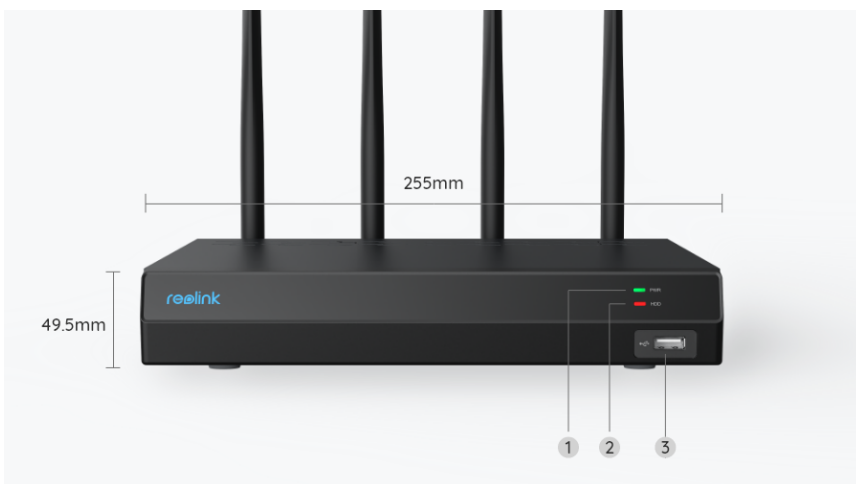

### All-Powerful 4K Security Kit with Next-Gen Wi-Fi 6

- 4K 8MP Ultra HD
- 2.4/5 GHz Dual-Band Wi-Fi
- 12-Channel WiFi NVR with 2TB HDD
- Person/Vehicle/Animal Detection

## Specifications

Video & Audio	
Image Sensor	1/2.7" CMOS sensor
Resolution	3840 x 2160 (8 megapixels) @20fps
Video Compression	H.265/H.264
Field of View	Horizontal: 88.8° Vertical: 45.2° Diagonal: 106.2°
Infrared Night Vision	"Up to 30 meters (100ft); LED: 2pcs/1.8w/850nm (Auto-switching with IR-cut filter)"
Color Night Vision	With spotlights: 1pcs/4.3w/6500k
Frame Rate	Mainstream: 2fps - 20fps (default: 20fps) Substream: 20fps
Code Rate	Mainstream: 2048Kbps - 5120Kbps (default: 4096Kbps) Substream: 1228Kbps
Audio	Two-way audio

## Gallery & Specs

1. Metal Aluminum Case
2. Spotlight
3. IR LEDs
4. High Definition Lens
5. Daylight Sensor
6. Antenna
7. Mount
8. Speaker
9. Built-in Mic

1. Power LED
2. HDD LED
3. USB Port

1. Antenna
2. Reset Button
3. Power Input
4. USB Port
5. HDMI Port
6. VGA Port
7. Audio Out
8. LAN Port (For Internet)
9. LAN Port (For Camera)