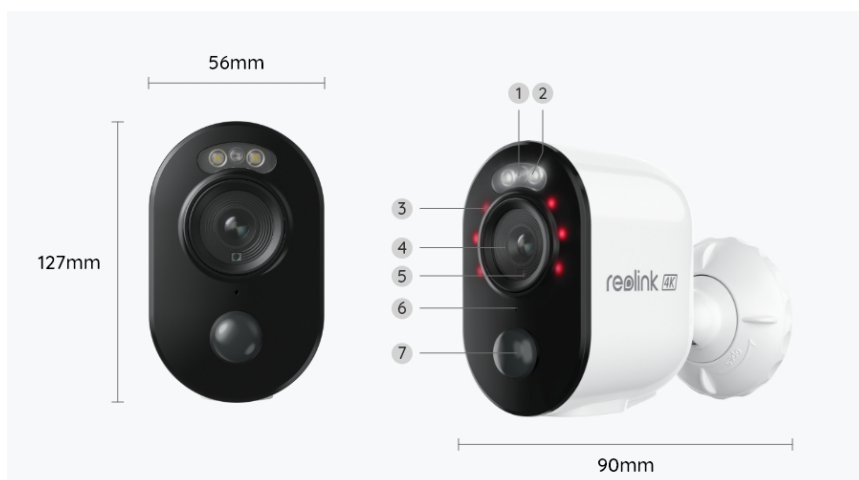

Operating Temperature	-10°C~+55°C (14°F~131°F)
Operating Humidity	20% ~ 85%
Weatherproof	IP65
Mechanical	
Dimensions	127 x 90 x 56mm
Weight (Battery Included)	335g
Warranty	
Limited Warranty	2-year limited warranty. For support, visit https://support.reolink.com/hc/en-us/.

Gallery & Specs

1. Status LED
2. Spotlight
3. IR LEDs
4. Lens
5. Daylight Sensor
6. Built-in Microphone
7. Built-in PIR Sensor