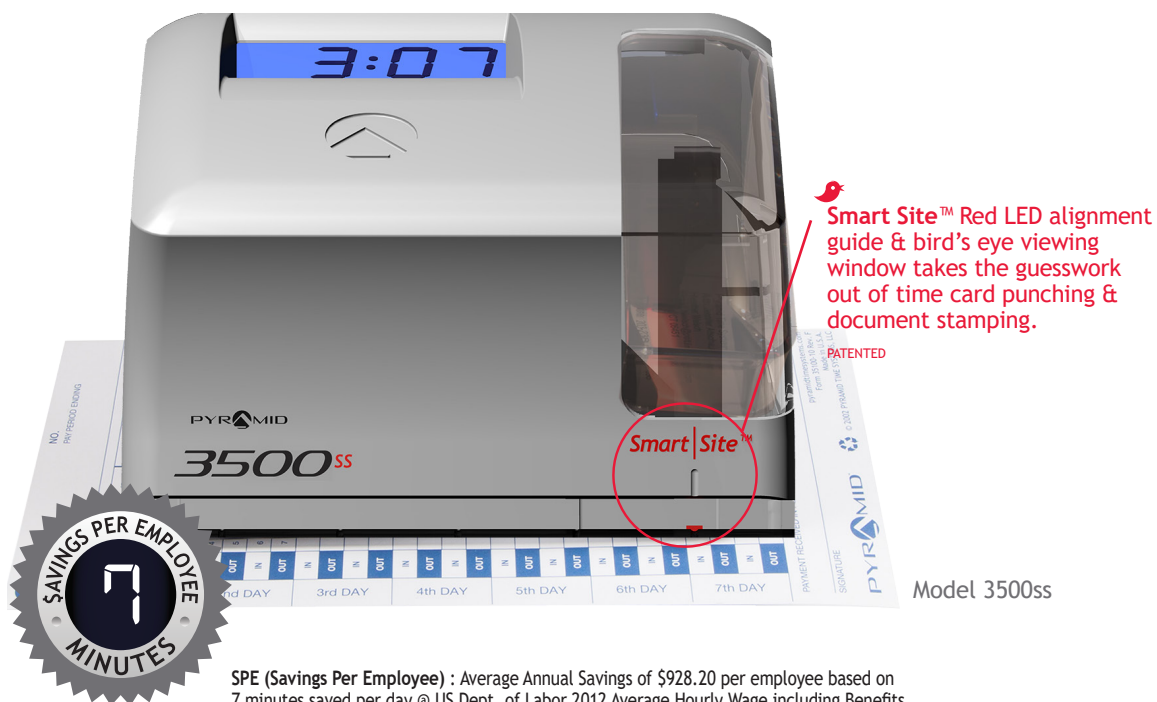

3500^{SS}

Smart | Site™ Time Clock & Document Stamp

PYRAMID®

SIMPLE : SMART®

Perfect Punches Every Time.

The **3500ss Time Clock and Document Stamp** takes the guesswork out of lining up time card punches and time stamps with its patented **SmartSite™** time stamp alignment guide. 3-way viewing window and internal red linear LED light assist with lining up a time card or document for stamping. Record employee time and attendance, or stamp the date, time and up to 14 pre-programmed message options on time-sensitive documents such as incoming mail, attendance logs, or legal paperwork.

- Patented SmartSite™ alignment guide ensures perfectly aligned time card punches and time stamps
- Adjustable document edge side loading accommodates various paper size and printing orientation
- Equipped with 14 useful message selections for stamping time-sensitive documents
- Record employee time and attendance or stamp documents
- English, Spanish and French menu programming and printing
- No employee limit for optimum flexibility

SPECIFICATIONS	
Part#	3500ss
Size (WXHXD)	6.125" x 5.75" x 6.75"
Weight	2.6lbs
Power	100-240VAC, 50/60Hz
Color	Black
Mounting	Wall or desktop
Warranty	1-year manufacturer's limited warranty
Alignment	SmartSite™ Window and LED guide
Loading	Side, adjustable document edge
Employee Capacity	Unlimited
Display	Time, date & day of week
Time Format	12 Hour (AM/PM) or 24 Hour (Military)
Language Printing	English, Spanish, French