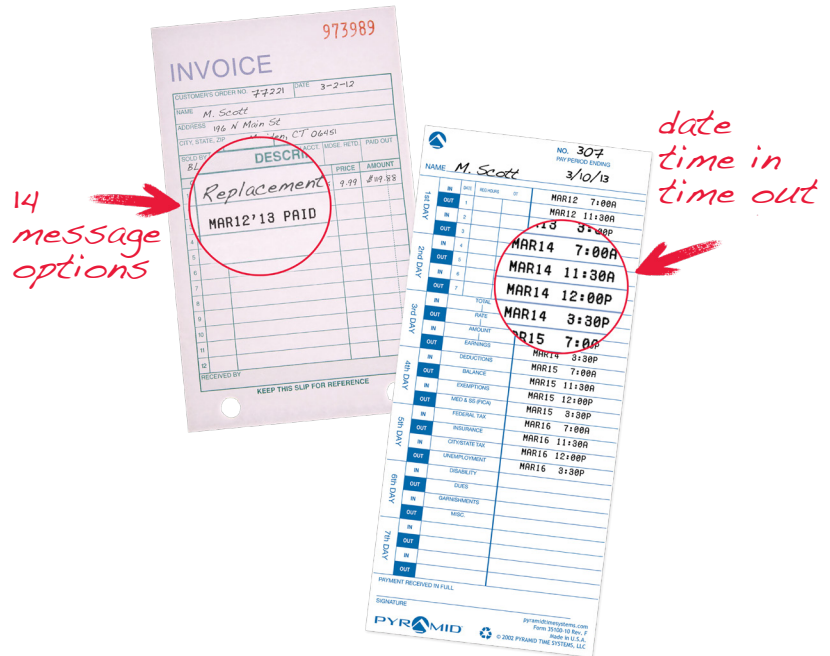

- Displays time, date & day of week on easy-to-read, back-lit LCD screen
- Prints date & time, (AM/PM or Military)
- Durable dot matrix printing ensures clear, easy-to-read punches time after time
- Long-lasting, easy replacement ribbon cartridge¹
- Care-free automatic reset for short months, leap year & daylight saving time
- Internal battery backup safeguards data & settings for up to 7 days without power
- Tamper-proof security lock helps protect against costly time theft

¹replace ribbon every 6 months for optimum performance

MESSAGE OPTIONS		
DATE TIME	DATE YR IN	DATE YR ORIG
DATE YR TIME	DATE YR OUT	DATE YR VOID
DATE YR APVD	DATE YR PAID	DATE YR USED
DATE YR FAXD	DATE YR RCVD	DATE YR Cmpl
DATE YR FILE	DATE YR SENT	

SPECIFICATIONS	
Part#	3500ss
Size (WXHXD)	6.125" x 5.75" x 6.75"
Weight	2.6lbs
Power	100-240VAC, 50/60Hz
Color	Black
Mounting	Wall or desktop
Warranty	1-year manufacturer's limited warranty
Alignment	SmartSite™ Window and LED guide
Loading	Side, adjustable document edge
Employee Capacity	Unlimited
Display	Time, date & day of week
Time Format	12 Hour (AM/PM) or 24 Hour (Military)
Language Printing	English, Spanish, French