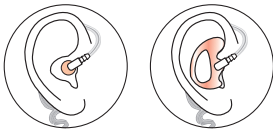

EH-GH89SC SERIES

- Comfortable G-Hook style earpiece can be used on either left or right ear
- Large speaker delivers clear, crisp audio
- Speaker can be easily cleaned for comfort or hygiene
- 10" coiled cord when retracted - expands to 20"
- 3.5mm plug

SCOUT™ EH-1200 SERIES

- Rugged surveillance style D-Ring earphone
- The D-Ring is a secure yet comfortable style earpiece that provides outstanding receive audio
- The patented swivel earpiece design allows for longer lasting strain relief
- Rugged, polycarbonate components for maximum durability
- Available with either 2.5mm or 3.5mm plugs

EH-289xB SERIES

PRYME® FLAT CABLE EARPHONE

Professional grade FLAT CABLE earphone fits all PRYME® speaker microphones and any other brands that use a 3.5mm plug. Lightweight and super comfortable for use on either ear. Not too long. Our unique FLAT CABLE is light, yet strong and resists tangles often seen with coiled cords.

RECON™ EH-1300 SERIES

- Rugged surveillance style acoustic tube earphone
- TWIST CONNECT acoustic tube assembly for hygiene and multiple users
- The clear eartube is low profile and provides outstanding receive audio
- Features heavy-duty cable with a strong polyurethane jacket and reinforced strain relief
- Polycarbonate components for long life in the field
- Can be easily concealed under a sport coat, jacket, or other clothing
- Good for covert communication
- Available with either 2.5mm or 3.5mm plugs