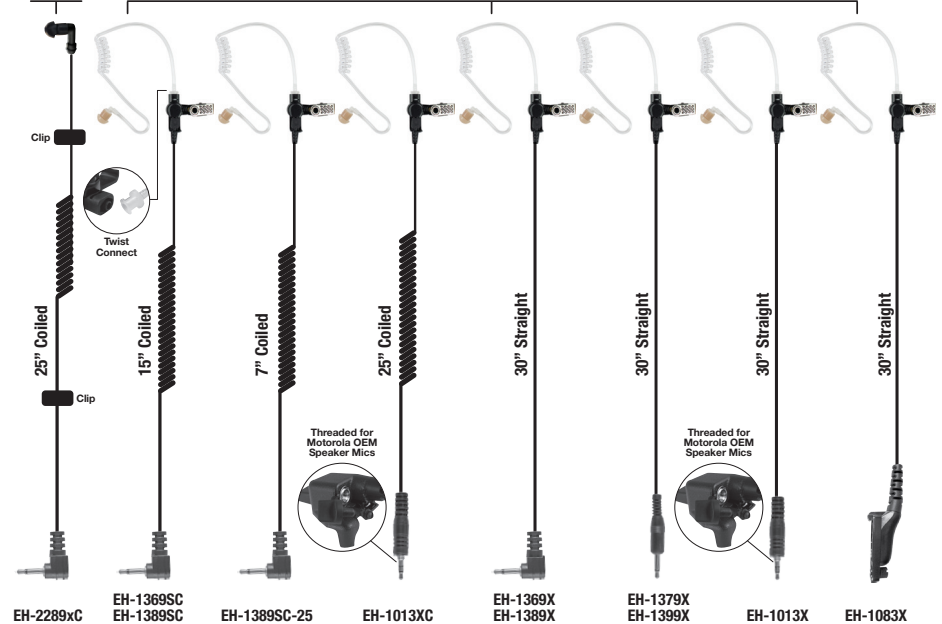

RECON™ EH-1300 SERIES

- Rugged surveillance style acoustic tube earphone
- TWIST CONNECT acoustic tube assembly for hygiene and multiple users
- The clear eartube is low profile and provides outstanding receive audio
- Features heavy-duty cable with a strong polyurethane jacket and reinforced strain relief
- Polycarbonate components for long life in the field
- Can be easily concealed under a sport coat, jacket, or other clothing
- Good for covert communication
- Available with either 2.5mm or 3.5mm plugs

Use earbud or flexible ear insert

All EH-1300 earpieces have TWIST CONNECT acoustic tube.

All EH-1300 earpieces have reinforced earphone clip.

NEW!
EH-2389xC

RECON™ EH-1300 SERIES

PART NUMBER	DESCRIPTION	PRICE
EH-389SC	15" Coiled Cable w/3.5mm Right Angle Conn.	\$19
EH-369SC	15" Coiled Cable w/2.5mm Right Angle Conn.	\$19
EH-369XC	25" Coiled Cable w/2.5mm Right Angle Conn.	\$19
EH-389XC	25" Coiled Cable w/3.5mm Right Angle Conn.	\$19
EH-GH89SC	10" Coiled Cable w/3.5mm Right Angle Conn.	\$19
EH-1269SC	15" Coiled Cable w/2.5mm Right Angle Conn.	\$23
EH-1289SC	15" Coiled Cable w/3.5mm Right Angle Conn.	\$23
EH-1269XC	25" Coiled Cable w/2.5mm Right Angle Conn.	\$23
EH-1289XC	25" Coiled Cable w/3.5mm Right Angle Conn.	\$23

PART NUMBER	DESCRIPTION	PRICE
EH-2389xC	25" Coiled Cable w/3.5mm w/3.5mm Right Angle Conn.	\$60
EH-1369SC	15" Coiled Cable w/2.5mm Right Angle Conn.	\$30
EH-1389SC	15" Coiled Cable w/3.5mm Right Angle Conn.	\$30
EH-1389SC-25	7" Coiled Cable w/3.5mm Right Angle Conn.	\$30
EH-1013XC (Motorola threaded)	25" Coiled Cable w/3.5mm Threaded Straight	\$35
EH-1369X	30" Straight Cable w/2.5mm Right Angle Conn.	\$30
EH-1379X	30" Straight Cable w/2.5mm Straight Conn.	\$30
EH-1389X	30" Straight Cable w/3.5mm Right Angle Conn.	\$30
EH-1399X	30" Straight Cable w/3.5mm Straight Conn.	\$30
EH-1013X (Motorola threaded)	30" Straight Cable w/3.5mm Threaded Straight Conn.	\$30
EH-1083X	30" Straight Cable with x83 Connector (MotoTRBO XPR)	\$50