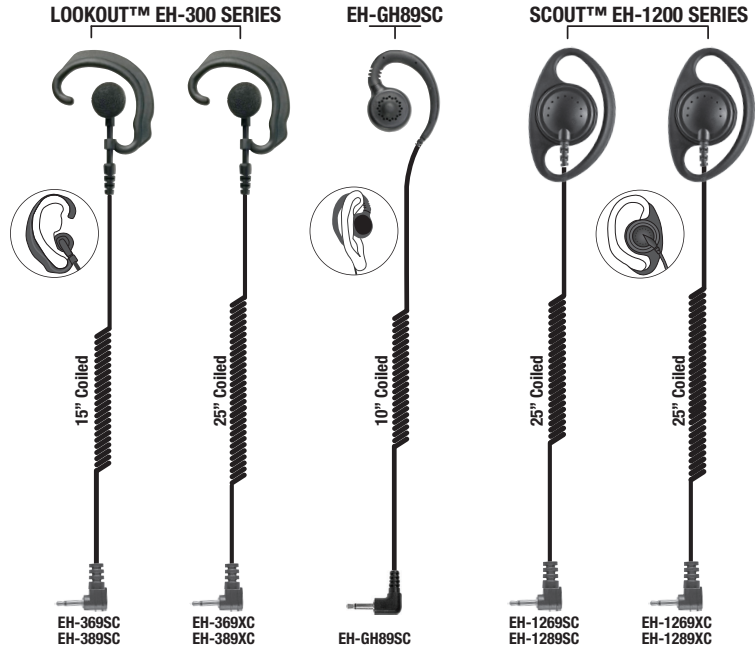

EH-GH89SC SERIES

- Comfortable G-Hook style earpiece can be used on either left or right ear
- Large speaker delivers clear, crisp audio
- Speaker can be easily cleaned for comfort or hygiene
- 10" coiled cord when retracted - expands to 20"
- 3.5mm plug

EH-289xB SERIES

PRYME® FLAT CABLE EARPHONE

Professional grade FLAT CABLE earphone fits all PRYME® speaker microphones and any other brands that use a 3.5mm plug. Lightweight and super comfortable for use on either ear. Not too long. Our unique FLAT CABLE is light, yet strong and resists tangles often seen with coiled cords.

RECON™ EH-1300 SERIES

- Rugged surveillance style acoustic tube earphone
- TWIST CONNECT acoustic tube assembly for hygiene and multiple users
- The clear eartube is low profile and provides outstanding receive audio
- Features heavy-duty cable with a strong polyurethane jacket and reinforced strain relief
- Polycarbonate components for long life in the field
- Can be easily concealed under a sport coat, jacket, or other clothing
- Good for covert communication
- Available with either 2.5mm or 3.5mm plugs

Use earbud or flexible ear insert

All EH-1300 earpieces have TWIST CONNECT acoustic tube.

All EH-1300 earpieces have reinforced earphone clip.

NEW!
EH-2389xC

RECON™ EH-1300 SERIES

PART NUMBER	DESCRIPTION	PRICE
EH-389SC	15" Coiled Cable w/3.5mm Right Angle Conn.	\$19
EH-369SC	15" Coiled Cable w/2.5mm Right Angle Conn.	\$19
EH-369XC	25" Coiled Cable w/2.5mm Right Angle Conn.	\$19
EH-389XC	25" Coiled Cable w/3.5mm Right Angle Conn.	\$19
EH-GH89SC	10" Coiled Cable w/3.5mm Right Angle Conn.	\$19
EH-1269SC	15" Coiled Cable w/2.5mm Right Angle Conn.	\$23
EH-1289SC	15" Coiled Cable w/3.5mm Right Angle Conn.	\$23
EH-1269XC	25" Coiled Cable w/2.5mm Right Angle Conn.	\$23
EH-1289XC	25" Coiled Cable w/3.5mm Right Angle Conn.	\$23