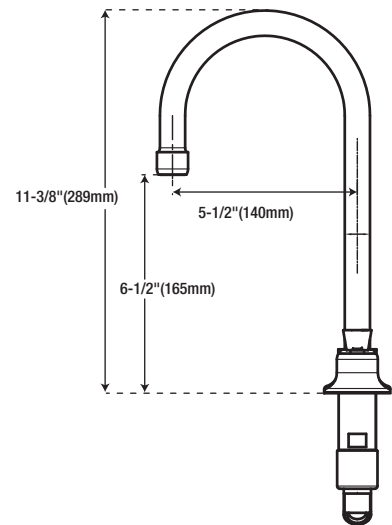

Specifications

PFXU408

TWO HANDLE COMMERCIAL WIDESPREAD FAUCET

Product Features

- Heavy duty 6"-16" cast brass undermount faucet
- Flow rate: 1.5 GPM aerator
- Non-swivel spout
- ADA wrist blade handles with color indexed caps
- Ceramic disc cartridges with brass stems
- Polished chrome
- Complies with ASME:A112.18.1/CSA:B125.1
- NSF61 compliant
- cUPC/IAPMO Listed

PFXU408

Product Specifications

NOTE: All dimensions and specifications are nominal and may vary $\pm 1/4"$. Use actual products for accuracy in critical situations.

NOTE: The bonnet nut at cold side has a left-hand thread. Turn it clockwise to loosen or counterclockwise to tighten