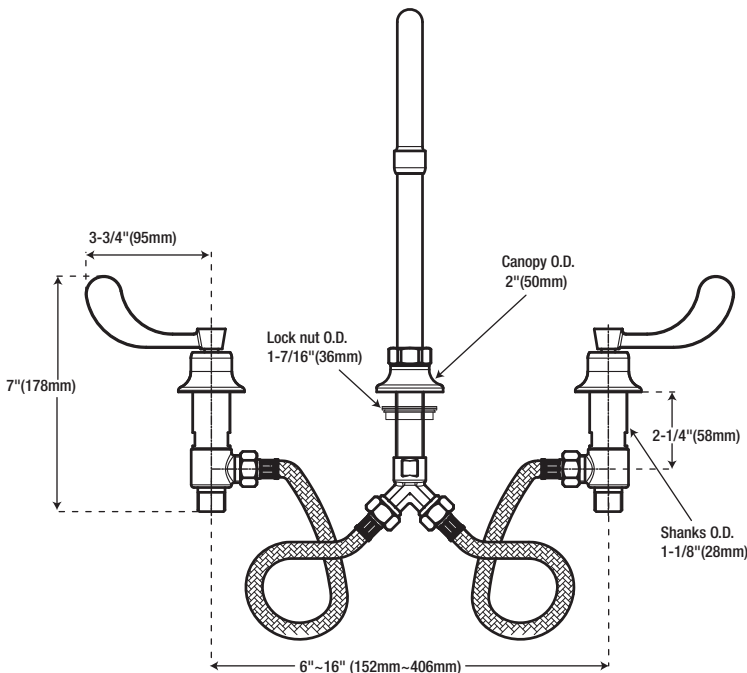

Specifications

PFXU408

TWO HANDLE COMMERCIAL WIDESPREAD FAUCET

Product Features

- Heavy duty 6"-16" cast brass undermount faucet
- Flow rate: 1.5 GPM aerator
- Non-swivel spout
- ADA wrist blade handles with color indexed caps
- Ceramic disc cartridges with brass stems
- Polished chrome
- Complies with ASME:A112.18.1/CSA:B125.1
- NSF61 compliant
- cUPC/IAPMO Listed

PFXU408

Product Specifications

NOTE: All dimensions and specifications are nominal and may vary $\pm 1/4"$. Use actual products for accuracy in critical situations.

NOTE: The bonnet nut at cold side has a left-hand thread. Turn it clockwise to loosen or counterclockwise to tighten

Warranty and Codes

This product comes complete with installation, operating, care and maintenance instructions. This PROFLO faucet carries a limited lifetime warranty when installed in residential applications. The warranty is five years in commercial applications. This product meets ASME: A112.18.1. *Compliant with lead content requirements of US Senate Bill S.3874.