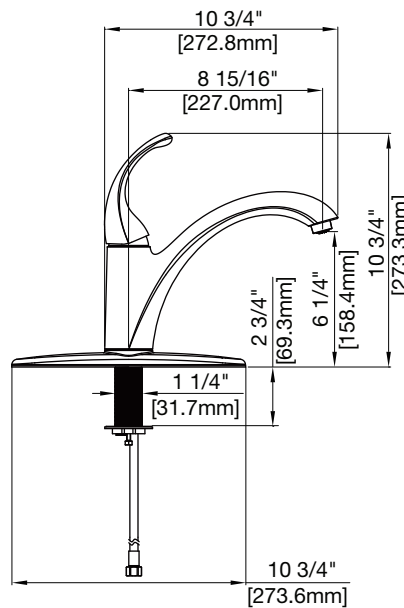

Model Numbers

1. PFXC1907CP Chrome
   PFXC1907ZBN Brushed nickel

Warranty and Codes

This product comes complete with installation, operating, care and maintenance instructions. This PROFLO faucet carries a limited lifetime warranty when installed in residential applications. The warranty is five years in commercial applications.

*Compliant with lead content requirements of California AB 1953.

FERGUSON.COM/PROFLO