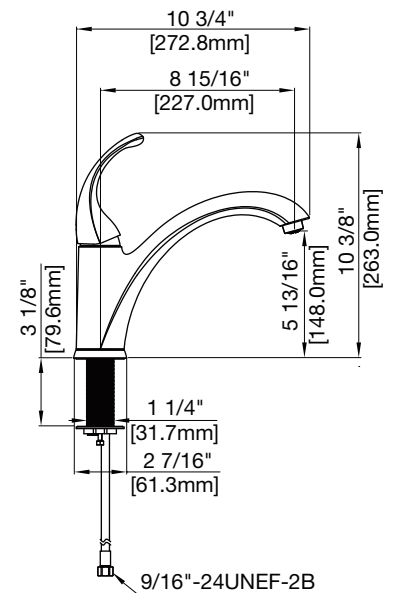

Model Numbers

1. PFXC1907CP Chrome
   PFXC1907ZBN Brushed nickel

Warranty and Codes

This product comes complete with installation, operating, care and maintenance instructions. This PROFLO faucet carries a limited lifetime warranty when installed in residential applications. The warranty is five years in commercial applications.

*Compliant with lead content requirements of California AB 1953.

FERGUSON.COM/PROFLO