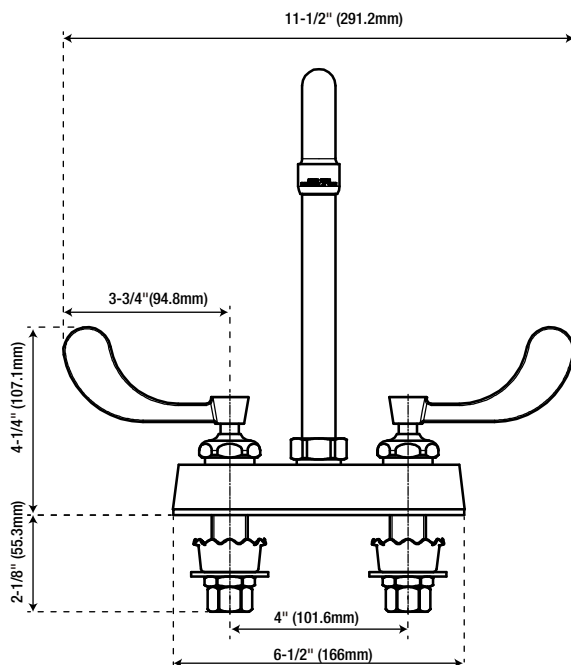

### Product Features

- Heavy duty 4" cast brass bar faucet
- Flow rate: 0.5 GPM aerator
- Non-swivel spout
- ADA wrist blade handles with color indexed caps
- Ceramic disc cartridges with brass stems
- Polished chrome
- Complies with ASME:A112.18.1/CSA:B125.1
- NSF61 compliant
- cUPC/IAPMO Listed

### Product Specifications

NOTE: All dimensions and specifications are nominal and may vary  $\pm 1/4"$ . Use actual products for accuracy in critical situations.

NOTE: The bonnet nut at cold side has a left-hand thread. Turn it clockwise to loosen or counterclockwise to tighten