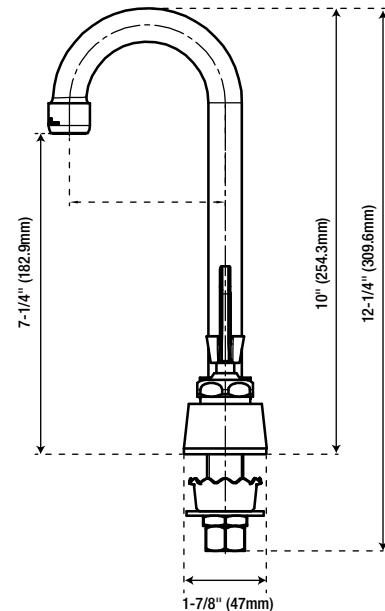

### Product Features

- Heavy duty 4" cast brass bar faucet
- Flow rate: 0.5 GPM aerator
- Non-swivel spout
- ADA wrist blade handles with color indexed caps
- Ceramic disc cartridges with brass stems
- Polished chrome
- Complies with ASME:A112.18.1/CSA:B125.1
- NSF61 compliant
- cUPC/IAPMO Listed

### Product Specifications

NOTE: All dimensions and specifications are nominal and may vary  $\pm 1/4"$ . Use actual products for accuracy in critical situations.

NOTE: The bonnet nut at cold side has a left-hand thread. Turn it clockwise to loosen or counterclockwise to tighten