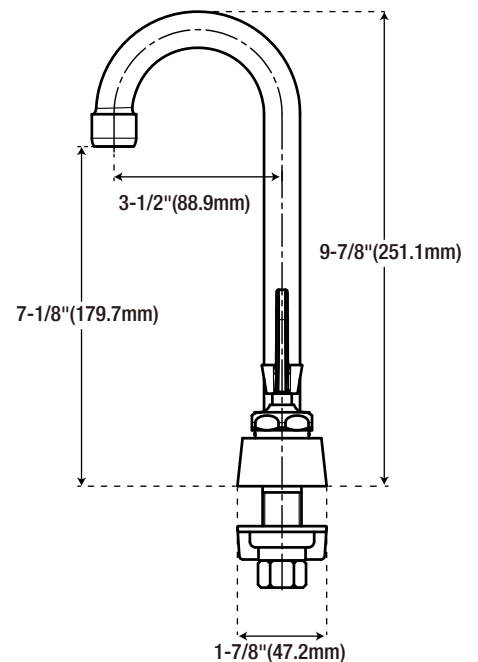

Specifications

PFXB404

TWO HANDLE COMMERCIAL BAR FAUCET

Product Features

- Heavy duty 4" cast brass bar faucet
- Flow rate: 1.5 GPM aerator
- Non-swivel spout
- ADA wrist blade handles with color indexed caps
- Ceramic disc cartridges with brass stems
- Polished chrome
- Complies with ASME:A112.18.1/CSA:B125.1
- NSF61 compliant
- cUPC/IAPMO Listed

PFXB404

Product Specifications

NOTE: All dimensions and specifications are nominal and may vary $\pm 1/4"$. Use actual products for accuracy in critical situations.

NOTE: The bonnet nut at cold side has a left-hand thread. Turn it clockwise to loosen or counterclockwise to tighten