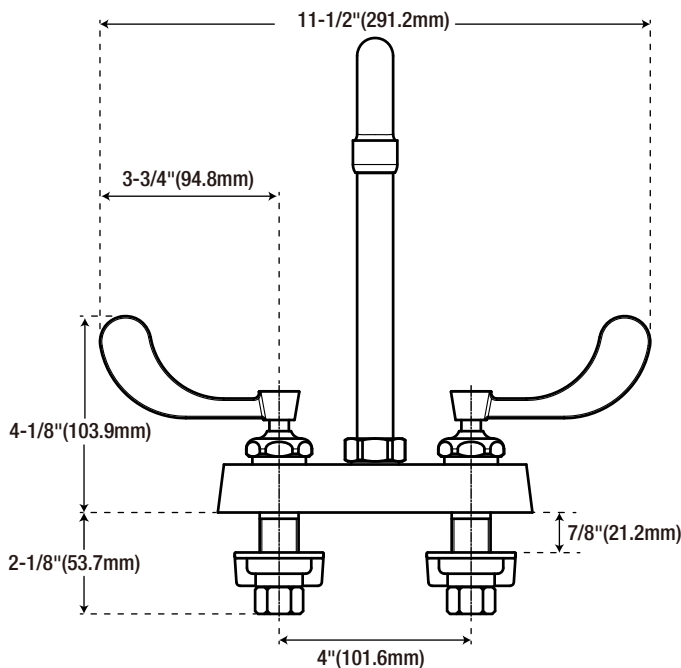

Specifications

PFXB404

TWO HANDLE COMMERCIAL BAR FAUCET

Product Features

- Heavy duty 4" cast brass bar faucet
- Flow rate: 1.5 GPM aerator
- Non-swivel spout
- ADA wrist blade handles with color indexed caps
- Ceramic disc cartridges with brass stems
- Polished chrome
- Complies with ASME:A112.18.1/CSA:B125.1
- NSF61 compliant
- cUPC/IAPMO Listed

PFXB404

Product Specifications

NOTE: All dimensions and specifications are nominal and may vary $\pm 1/4"$. Use actual products for accuracy in critical situations.

NOTE: The bonnet nut at cold side has a left-hand thread. Turn it clockwise to loosen or counterclockwise to tighten