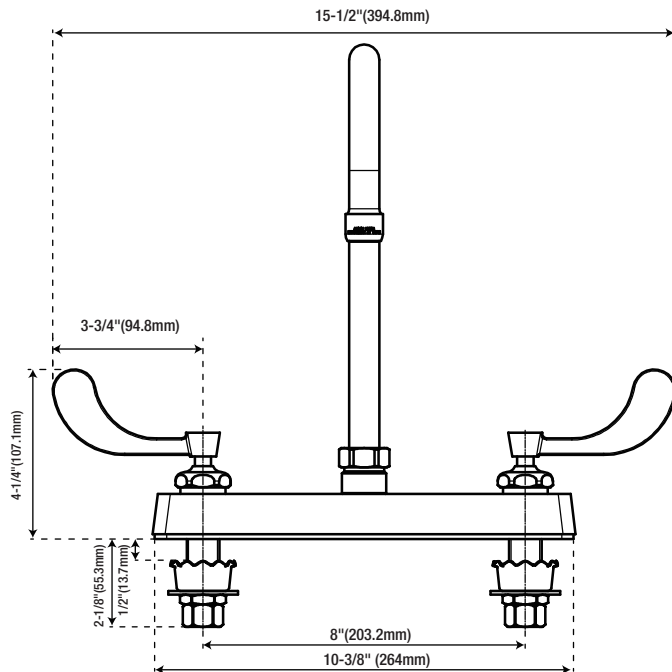

Specifications

PFX4085

TWO HANDLE COMMERCIAL 8" DECK FAUCET

Product Features

- Heavy duty 8" cast brass deck faucet
- Flow rate: 0.5 GPM aerator
- Non-swivel spout
- ADA wrist blade handles with color indexed caps
- Ceramic disc cartridges with brass stems
- Complies with ASME:A112.18.1/CSA:B125.1
- NSF61 compliant
- cUPC/IAPMO Listed

PFX4085

Product Specifications

NOTE: All dimensions and specifications are nominal and may vary $\pm 1/4"$. Use actual products for accuracy in critical situations.

NOTE: The bonnet nut at cold side has a left-hand thread. Turn it clockwise to loosen or counterclockwise to tighten