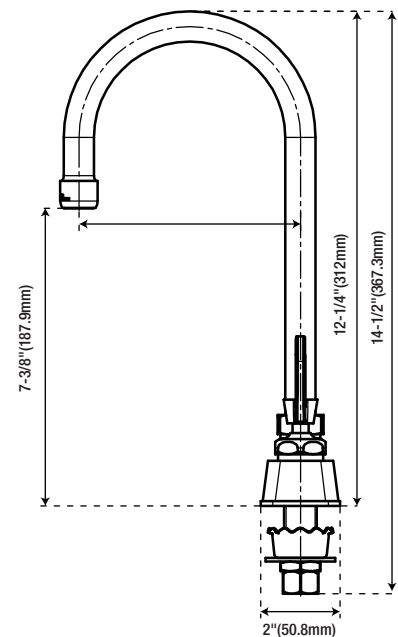

Specifications

PFX4085

TWO HANDLE COMMERCIAL 8" DECK FAUCET

Product Features

- Heavy duty 8" cast brass deck faucet
- Flow rate: 0.5 GPM aerator
- Non-swivel spout
- ADA wrist blade handles with color indexed caps
- Ceramic disc cartridges with brass stems
- Complies with ASME:A112.18.1/CSA:B125.1
- NSF61 compliant
- cUPC/IAPMO Listed

PFX4085

Product Specifications

NOTE: All dimensions and specifications are nominal and may vary $\pm 1/4"$. Use actual products for accuracy in critical situations.

NOTE: The bonnet nut at cold side has a left-hand thread. Turn it clockwise to loosen or counterclockwise to tighten