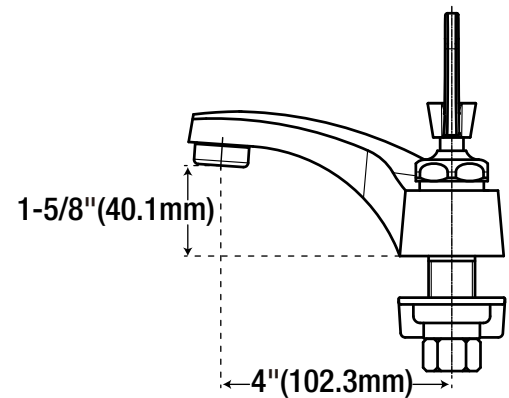

### Product Features

- Heavy duty 4" cast brass lavatory faucet
- ADA wrist blade handles and color indexed caps
- Ceramic cartridges with brass stems
- Polished chrome
- Flow rate: 1.5 GPM aerator
- Complies with ASME:A112.18.1/CSA:B125.1
- NSF61 compliant
- Complies with Lead Plumbing Law
- cUPC/IAPMO Listed
- ADA Compliant

### Product Specifications

PFX404

NOTE: All dimensions and specifications are nominal and may vary  $\pm 1/4"$ . Use actual products for accuracy in critical situations.

NOTE: The bonnet nut at cold side has a left-hand thread. Turn it clockwise to loosen or counterclockwise to tighten