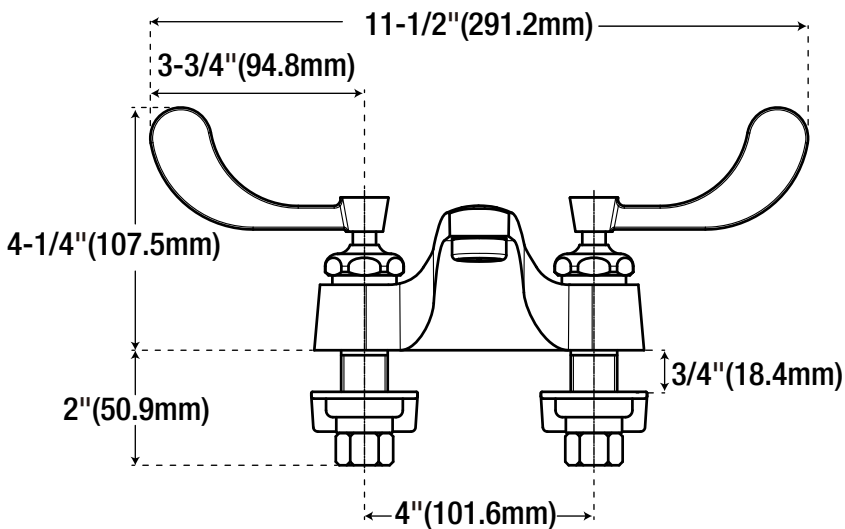

### Product Features

- Heavy duty 4" cast brass lavatory faucet
- ADA wrist blade handles and color indexed caps
- Ceramic cartridges with brass stems
- Polished chrome
- Flow rate: 1.5 GPM aerator
- Complies with ASME:A112.18.1/CSA:B125.1
- NSF61 compliant
- Complies with Lead Plumbing Law
- cUPC/IAPMO Listed
- ADA Compliant

### Product Specifications

PFX404

NOTE: All dimensions and specifications are nominal and may vary  $\pm 1/4"$ . Use actual products for accuracy in critical situations.

NOTE: The bonnet nut at cold side has a left-hand thread. Turn it clockwise to loosen or counterclockwise to tighten