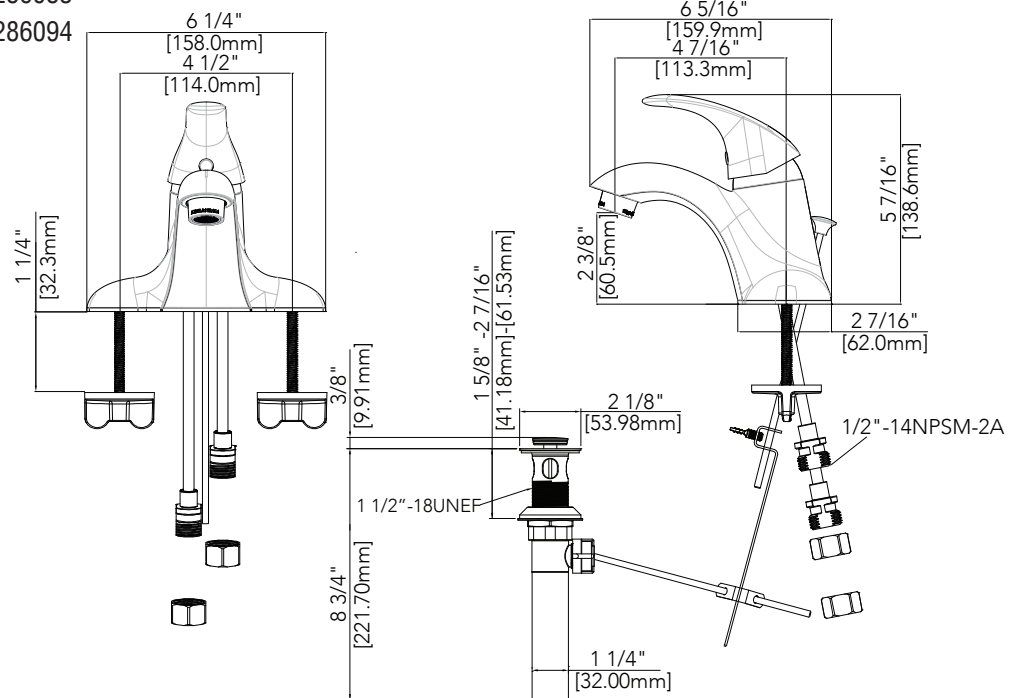

SPEC

PFWSCM1M1097

GERALD Single Handle Lavatory Faucet

Product Features

- Ceramic disc cartridge
- Metal handle
- Neoperl aerator
- With 50/50 Pop-up
- 3-hole 4" on-center installation
- Max. flow rate: 1.2 gpm at 60 psi
- Certified to ASME A112.18.1 / CSA B125.1
- ADA compliant
- cUPC/IAPMO listed
- WaterSense certified
- NSF/ANSI/CAN61: Q ≤ 1

PFWSCM1M1097

Model Numbers

PFWSCM1M1097 Chrome MPID#:7286083
 PFWSCM1M1097ZBN Brushed nickel MPID#:7286094

Warranty and Codes

This product comes complete with installation, operating, care and maintenance instructions. This PROFLO faucet carries a limited lifetime warranty when installed in residential applications. The warranty is five years in commercial applications.

*Compliant with lead content requirements of California AB 1953.

NSF/ANSI/CAN372
NSF/ANSI/CAN 61-9 Qs1