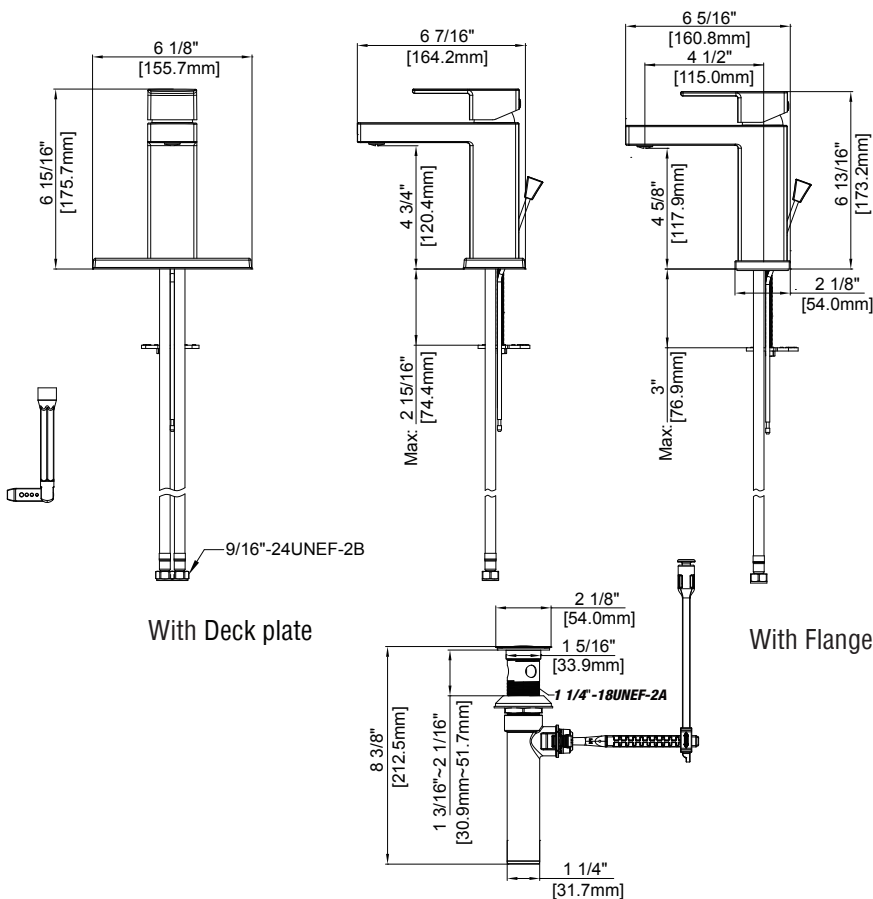

PFWSC9857

**KELPER SINGLE HANDLE
LAVATORY FAUCET**

Product Features

- Max. flow rate: 1.2 gpm at 60 psi
- Metal lever handle
- Ceramic disc cartridge
- With quick install 50/50 pop up assembly
- Nylon inlet hose
- Certified to ASME A112.18.1 / CSA B125.1
- cUPC/IAPMO listed
- ADA compliant
- WaterSense certified
- NSF/ANSI/CAN61: Q ≤ 1

PFWSC9857CP

Model Numbers

- PFWSC9857CP Chrome
- PFWSC9857ZBN Brushed nickel
- PFWSC9857MB Matte black

Optional Accessories

Deck plate - OBPF19850*

Warranty and Codes

This product comes complete with installation, operating, care and maintenance instructions. This PROFLO faucet carries a limited lifetime warranty when installed in residential applications. The warranty is five years in commercial applications.