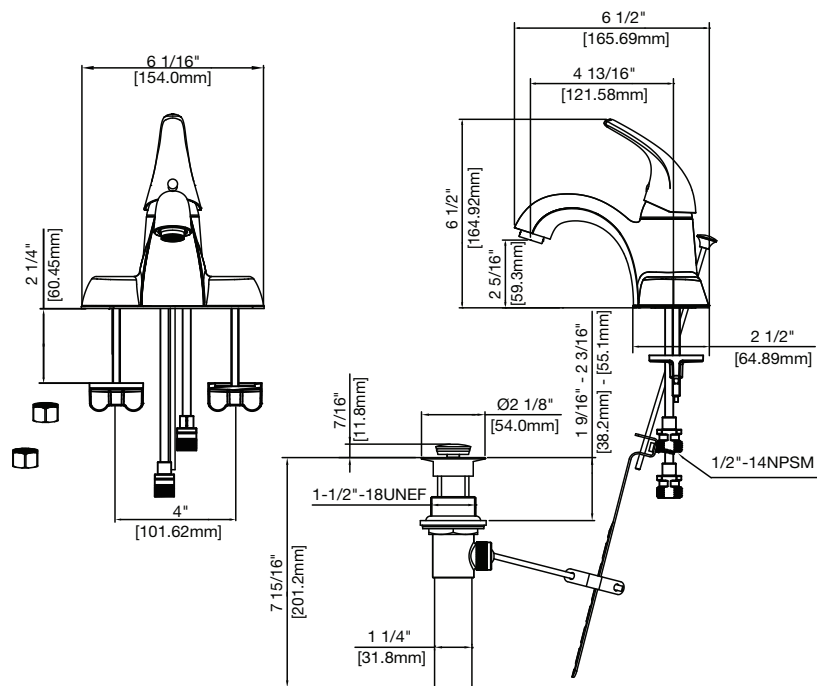

Model Numbers

PFWSC4757CP Chrome
PFWSC4757ZBN Brushed nickel

Warranty and Codes

This product comes complete with installation, operating, care and maintenance instructions. This PROFLO faucet carries a limited lifetime warranty when installed in residential applications. The warranty is five years in commercial applications.

*Compliant with lead content requirements of California AB 1953.

NSF/ANSI/CAN372
NSF/ANSI/CAN 61-9 Qs1

FERGUSON.COM/PROFLO

Distributed Exclusively by Ferguson and Wolseley Canada
©2022 Ferguson Enterprises, Inc. All Rights Reserved

05/24/22 Rev.A