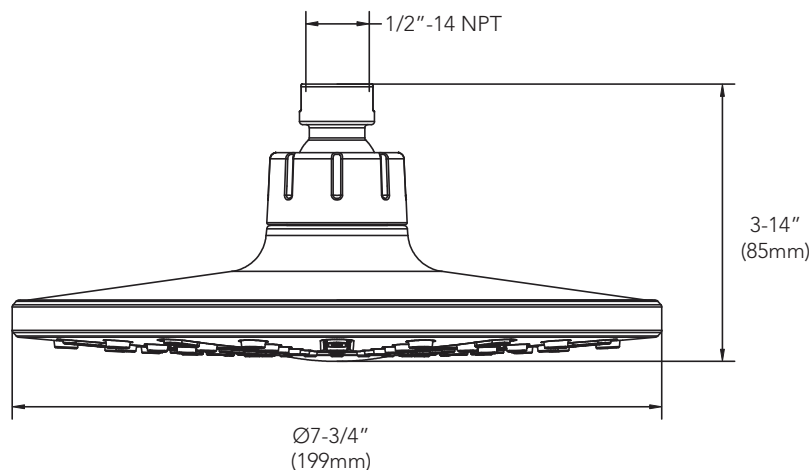

Product Specifications

* All measurements are nominal. Please verify before actual installation.

Warranty and Codes

This product comes complete with installation, operating, care and maintenance instructions. This PROFLO product carries a 1-year limited warranty. This product meets ASME: A112.18.1.