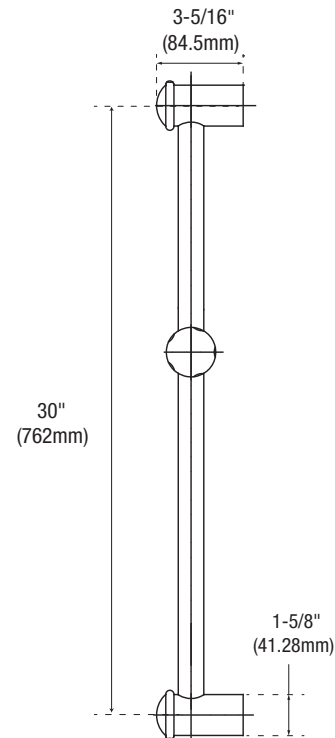

Specifications

PFSASB01 series

Slide Bar For Hand Shower

Product Features

- 30" slide bar for hand shower
- Brass bar with plastic components
- 1" slide bar with friction mount holder
- Allows hand shower to be used at varying heights
- Not to be used as a grab bar
- cCSAus/CSA listed

Model Numbers

PFSASB01CP	Chrome
PFSASB01ZBN	PVD Brushed nickel

PFSASB01CP

Product Specification

* All measurements are nominal. Please verify before actual installation.

Warranty and Codes

This product comes complete with installation, operating, care and maintenance instructions. This PROFLO faucet carries a limited lifetime warranty when installed in residential applications. The warranty is five years in commercial applications. This product meets ASME: A112.18.1./ CSA: B125.1.