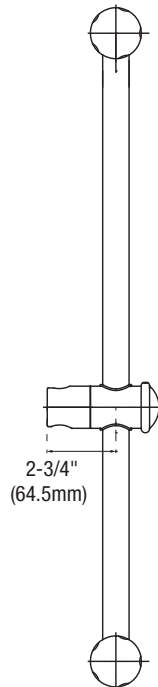

Specifications

PFSASB01 series

Slide Bar For Hand Shower

Product Features

- 30" slide bar for hand shower
- Brass bar with plastic components
- 1" slide bar with friction mount holder
- Allows hand shower to be used at varying heights
- Not to be used as a grab bar
- cCSAus/CSA listed

Model Numbers

PFSASB01CP	Chrome
PFSASB01ZBN	PVD Brushed nickel

PFSASB01CP

Product Specification

* All measurements are nominal. Please verify before actual installation.

Warranty and Codes

This product comes complete with installation, operating, care and maintenance instructions. This PROFLO faucet carries a limited lifetime warranty when installed in residential applications. The warranty is five years in commercial applications. This product meets ASME: A112.18.1./ CSA: B125.1.