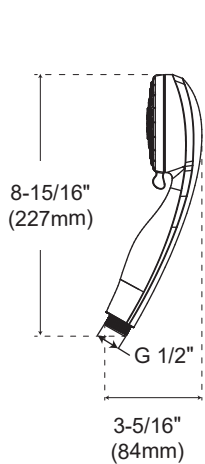

Specifications

PFHSK207G

SLIDE BAR KIT WITH HAND SHOWER

Product Features

- 26" slide bar supports an adjustable handshower
- Adjustable height handshower slides up and down the bar to customize your spray height
- 6 function handshower (outer spray, inner spray, trickle, massage, outer and inner, spray and massage)
- Max. flow rate: 1.8 gpm at 80 psi
- Meets ASME: A112.18.1
- cUPC/IAPMO listed

PFHSK207GCP

Model Numbers

PFHSK207GCP	Chrome
PFHSK207GZBN	PVD brushed nickel
PFHSK207GMB	Matte black

Product Specifications

* All measurements are nominal. Please verify before actual installation.

Warranty and Codes