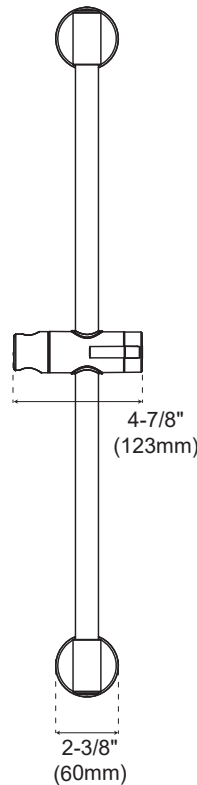

Specifications

PFHSK207G

SLIDE BAR KIT WITH HAND SHOWER

Product Features

- 26" slide bar supports an adjustable handshower
- Adjustable height handshower slides up and down the bar to customize your spray height
- 6 function handshower (outer spray, inner spray, trickle, massage, outer and inner, spray and massage)
- Max. flow rate: 1.8 gpm at 80 psi
- Meets ASME: A112.18.1
- cUPC/IAPMO listed

PFHSK207GCP

Model Numbers

PFHSK207GCP	Chrome
PFHSK207GZBN	PVD brushed nickel
PFHSK207GMB	Matte black

Product Specifications

* All measurements are nominal. Please verify before actual installation.

Warranty and Codes