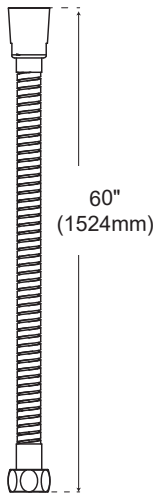

Specifications

PFHSK207G

SLIDE BAR KIT WITH HAND SHOWER

Product Features

- 26" slide bar supports an adjustable handshower
- Adjustable height handshower slides up and down the bar to customize your spray height
- 6 function handshower (outer spray, inner spray, trickle, massage, outer and inner, spray and massage)
- Max. flow rate: 1.8 gpm at 80 psi
- Meets ASME: A112.18.1
- cUPC/IAPMO listed

PFHSK207GCP

Model Numbers

PFHSK207GCP	Chrome
PFHSK207GZBN	PVD brushed nickel
PFHSK207GMB	Matte black

Product Specifications

* All measurements are nominal. Please verify before actual installation.

Warranty and Codes