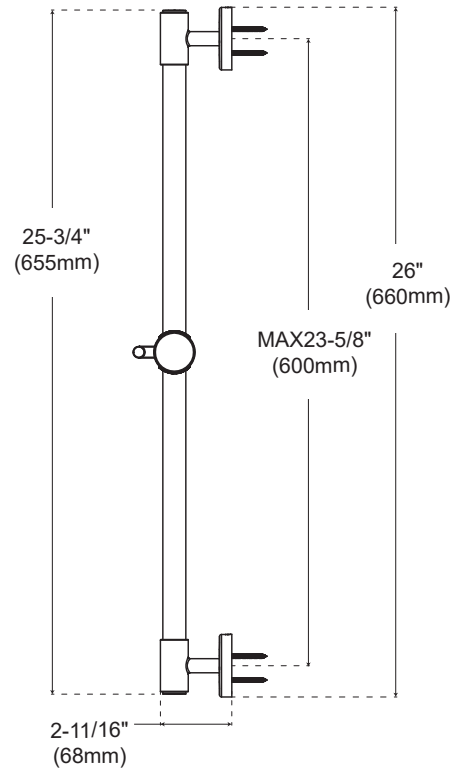

Specifications

PFHSK207G

SLIDE BAR KIT WITH HAND SHOWER

Product Features

- 26" slide bar supports an adjustable handshower
- Adjustable height handshower slides up and down the bar to customize your spray height
- 6 function handshower (outer spray, inner spray, trickle, massage, outer and inner, spray and massage)
- Max. flow rate: 1.8 gpm at 80 psi
- Meets ASME: A112.18.1
- cUPC/IAPMO listed

PFHSK207GCP

Model Numbers

PFHSK207GCP	Chrome
PFHSK207GZBN	PVD brushed nickel
PFHSK207GMB	Matte black

Product Specifications

* All measurements are nominal. Please verify before actual installation.

Warranty and Codes