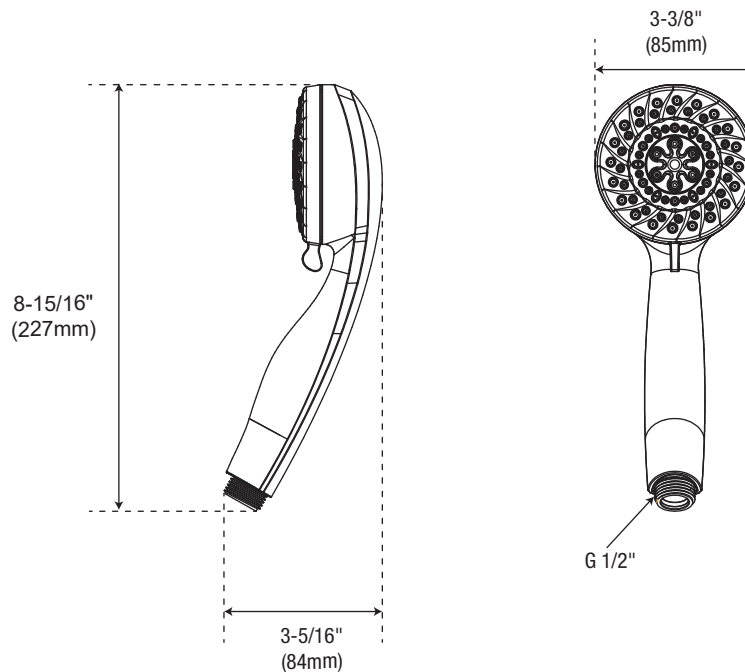

Specifications

PFHS207G series

6 FUNCTION MASSAGE HAND SHOWER

Product Features

- 6 function handshower (outer spray, inner spray, trickle, massage, outer and inner, spray and massage)
- Max. flow rate: 1.8 gpm at 80 psi
- G1/2" connection
- cUPC / WaterSense / IAPMO listed

Model Numbers

PFHS207GCP	Chrome
PFHS207GZBN	Brushed nickel
PFHS207GMB	Matte black

PFHS207GCP

Product Specifications

* All measurements are nominal. Please verify before actual installation.

Warranty and Codes