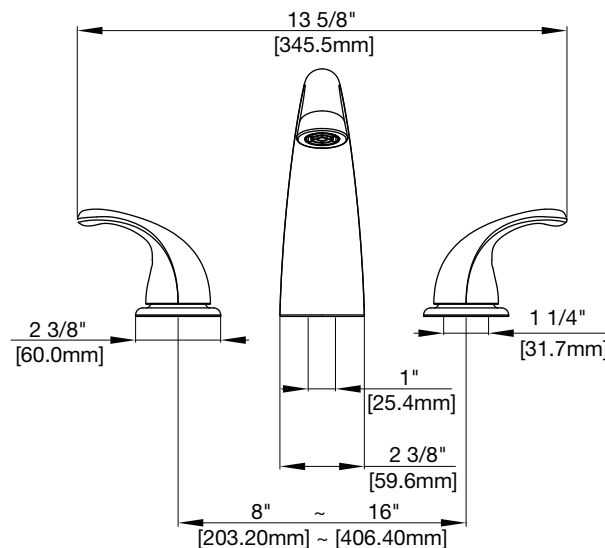

Available Parts

PF3207027H Hot cartridge

PF3207027C Cold cartridge

Warranty and Codes

This product comes complete with installation, operating, care and maintenance instructions. This PROFLO faucet carries a limited lifetime warranty when installed in residential applications. The warranty is five years in commercial applications. This product meets ANSI: A112.18.1M.

Distributed Exclusively by Ferguson and Wolseley Canada