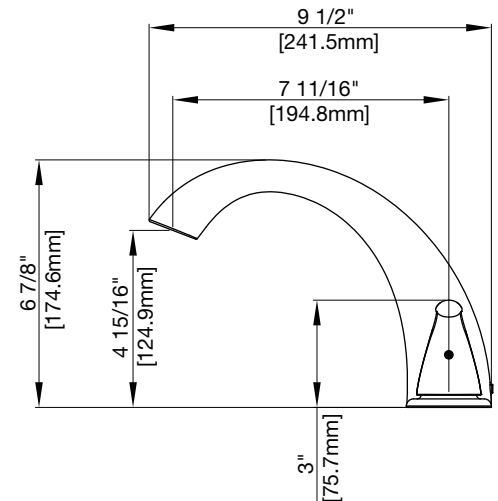

Available Parts

PF3207027H Hot cartridge

PF3207027C Cold cartridge

Warranty and Codes

This product comes complete with installation, operating, care and maintenance instructions. This PROFLO faucet carries a limited lifetime warranty when installed in residential applications. The warranty is five years in commercial applications. This product meets ANSI: A112.18.1M.

Distributed Exclusively by Ferguson and Wolseley Canada