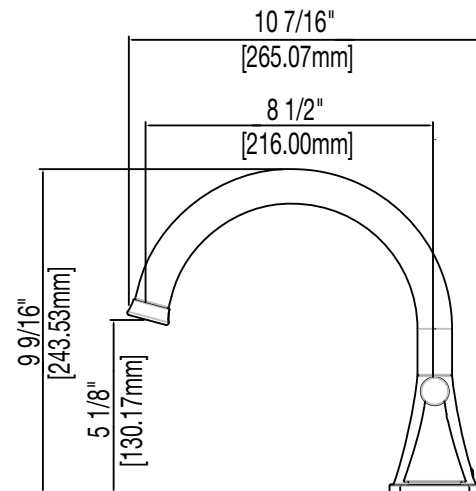

PF2870

PROFLO

Two Handle Roman Tub Faucet

Product Features

- 8" – 16" installation
- Flow rate: 7.5 gpm
- Metal lever handles
- Ceramic disc cartridges
- Trim kit only - requires rough-in PF674163
- 1/2" IPS connections
- Brass construction
- Meets ANSI:A112.18.1M
- NSF 61 compliant
- cUPC/IAPMO Listed

PF2870CP

Model Numbers

PF2870CP	chrome
PF2870BN	brushed nickel
PF2870ORB	oil rubbed bronze

Product Specifications

Required Accessories

PF674163	Rough-in valve
-----------------	----------------

Available Parts