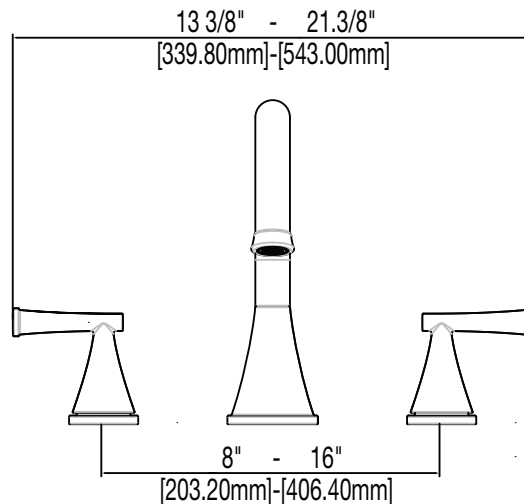

PF2870

PROFLO

Two Handle Roman Tub Faucet

Product Features

- 8" – 16" installation
- Flow rate: 7.5 gpm
- Metal lever handles
- Ceramic disc cartridges
- Trim kit only - requires rough-in PF674163
- 1/2" IPS connections
- Brass construction
- Meets ANSI:A112.18.1M
- NSF 61 compliant
- cUPC/IAPMO Listed

PF2870CP

Model Numbers

PF2870CP	chrome
PF2870BN	brushed nickel
PF2870ORB	oil rubbed bronze

Product Specifications

Required Accessories

PF674163	Rough-in valve
-----------------	----------------

Available Parts