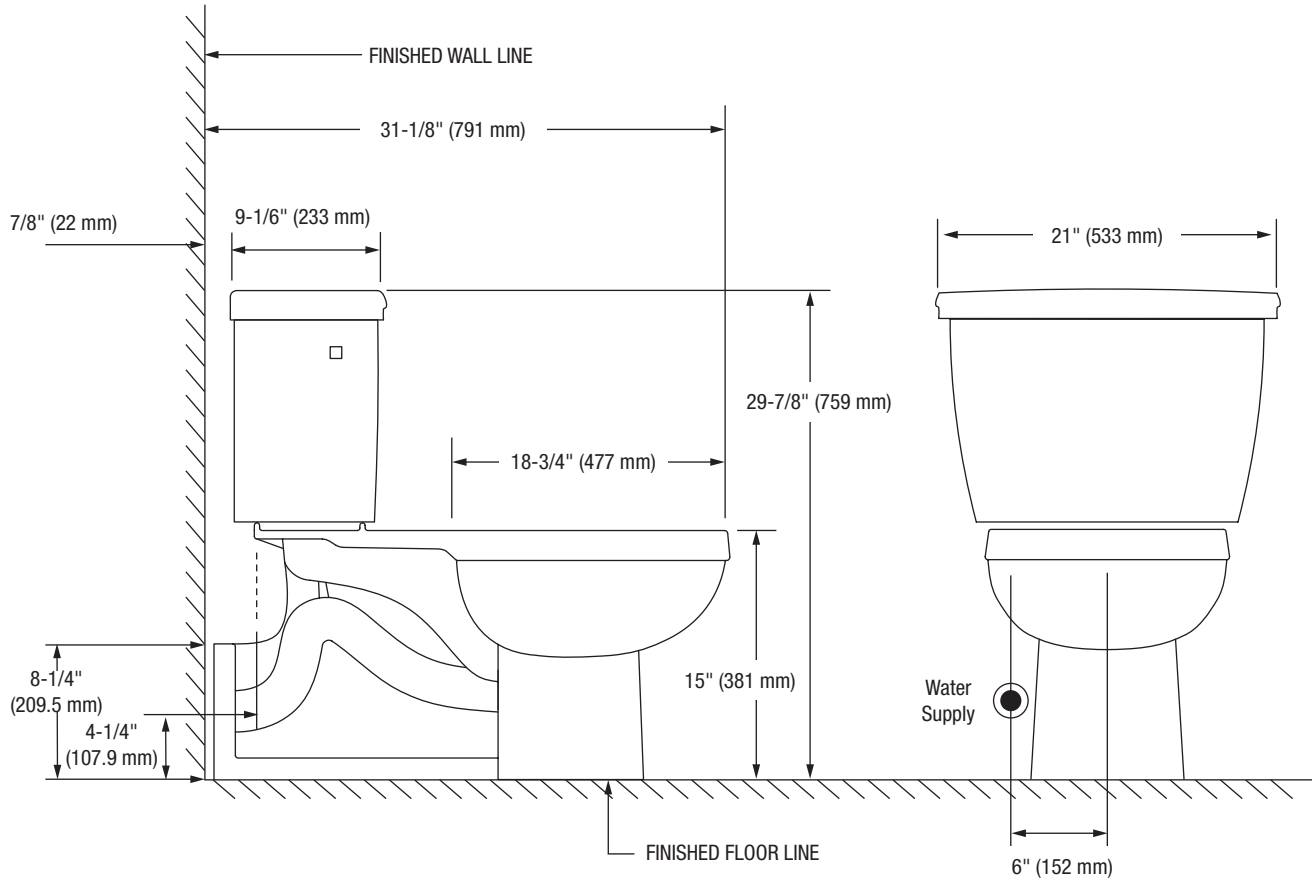

Gilpin

Two-Piece Elongated Rear Outlet Toilet

Note: All dimensions and specifications are nominal and may vary: Dimensions of 8" and greater have a tolerance of +3%. Dimensions less than 8" have a tolerance of +5%.