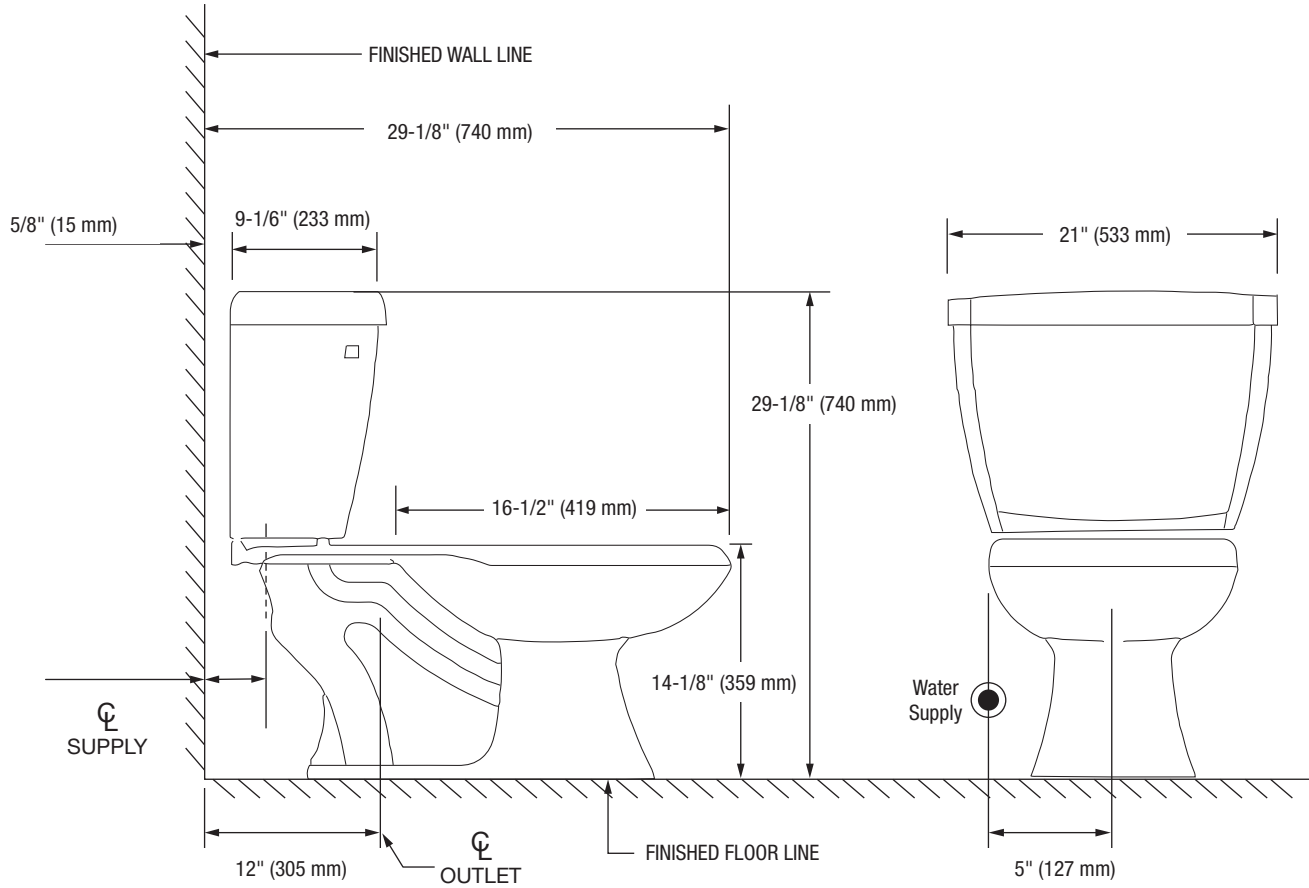

Gilpin

Two-Piece Round Front Toilet

Note: All dimensions and specifications are nominal and may vary: Dimensions of 8" and greater have a tolerance of +3%. Dimensions less than 8" have a tolerance of +5%.