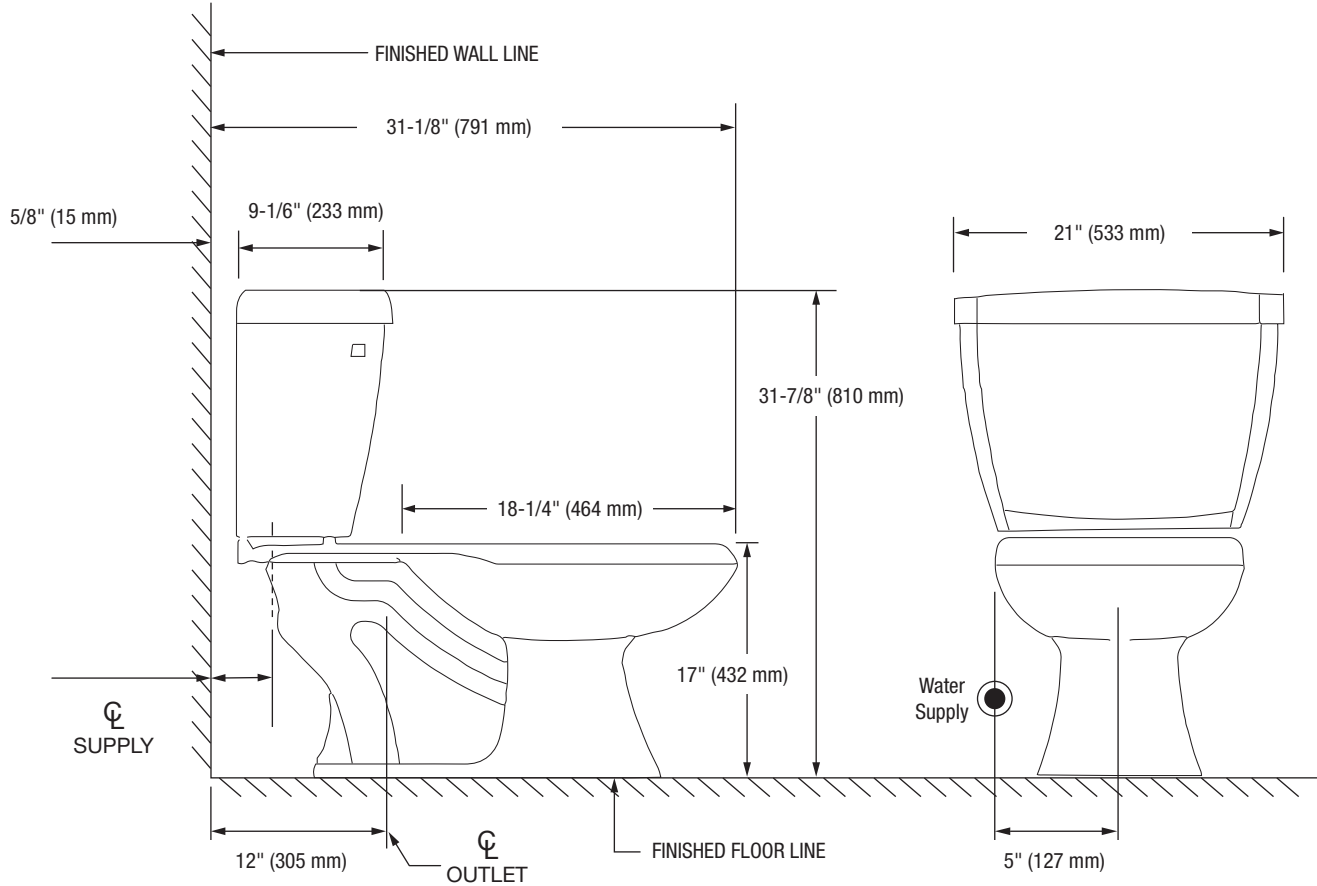

Gilpin

Two-Piece Elongated Toilet

Note: All dimensions and specifications are nominal and may vary: Dimensions of 8" and greater have a tolerance of +3%. Dimensions less than 8" have a tolerance of +5%.