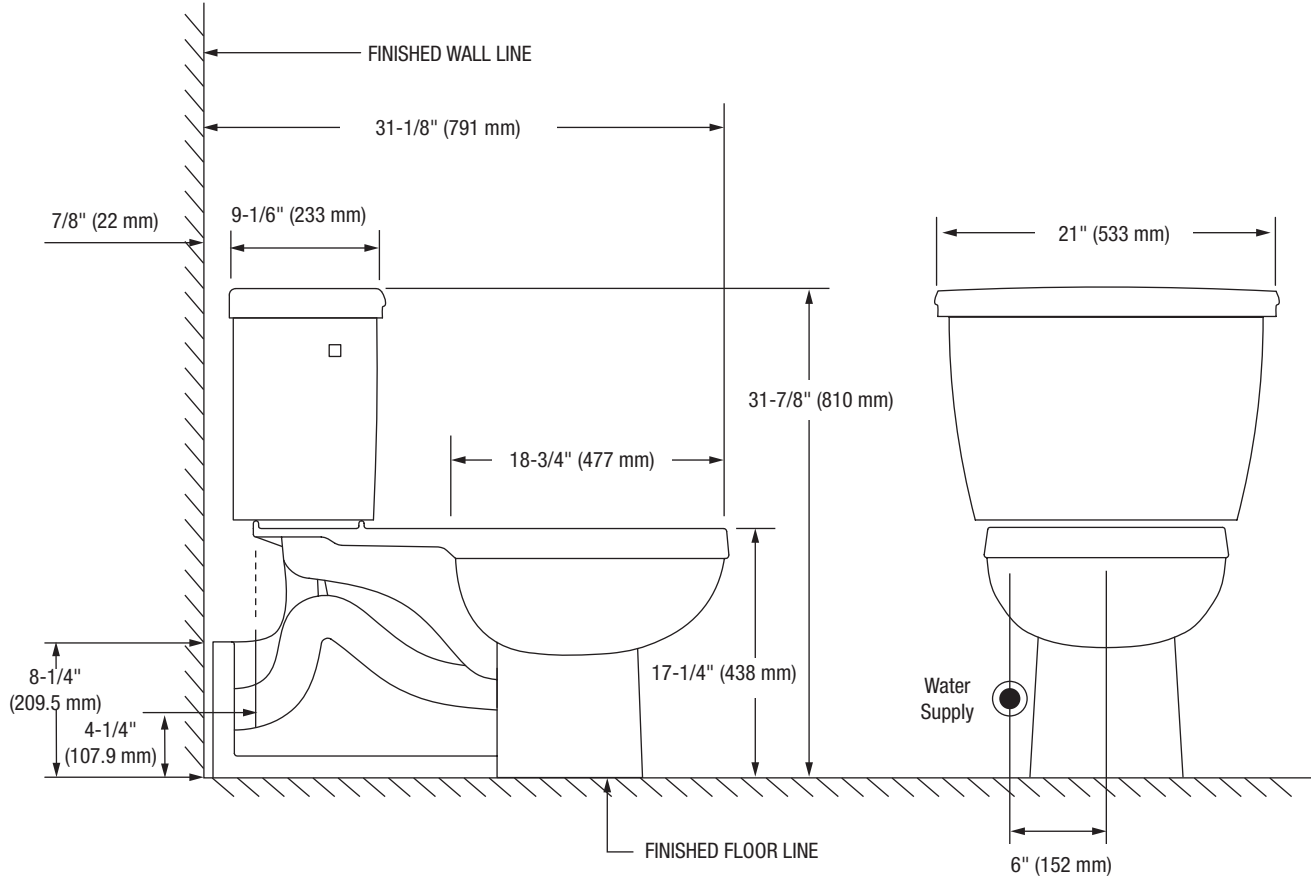

Gilpin

Two-Piece Elongated Rear Outlet Toilet

Note: All dimensions and specifications are nominal and may vary: Dimensions of 8" and greater have a tolerance of +3%. Dimensions less than 8" have a tolerance of +5%.