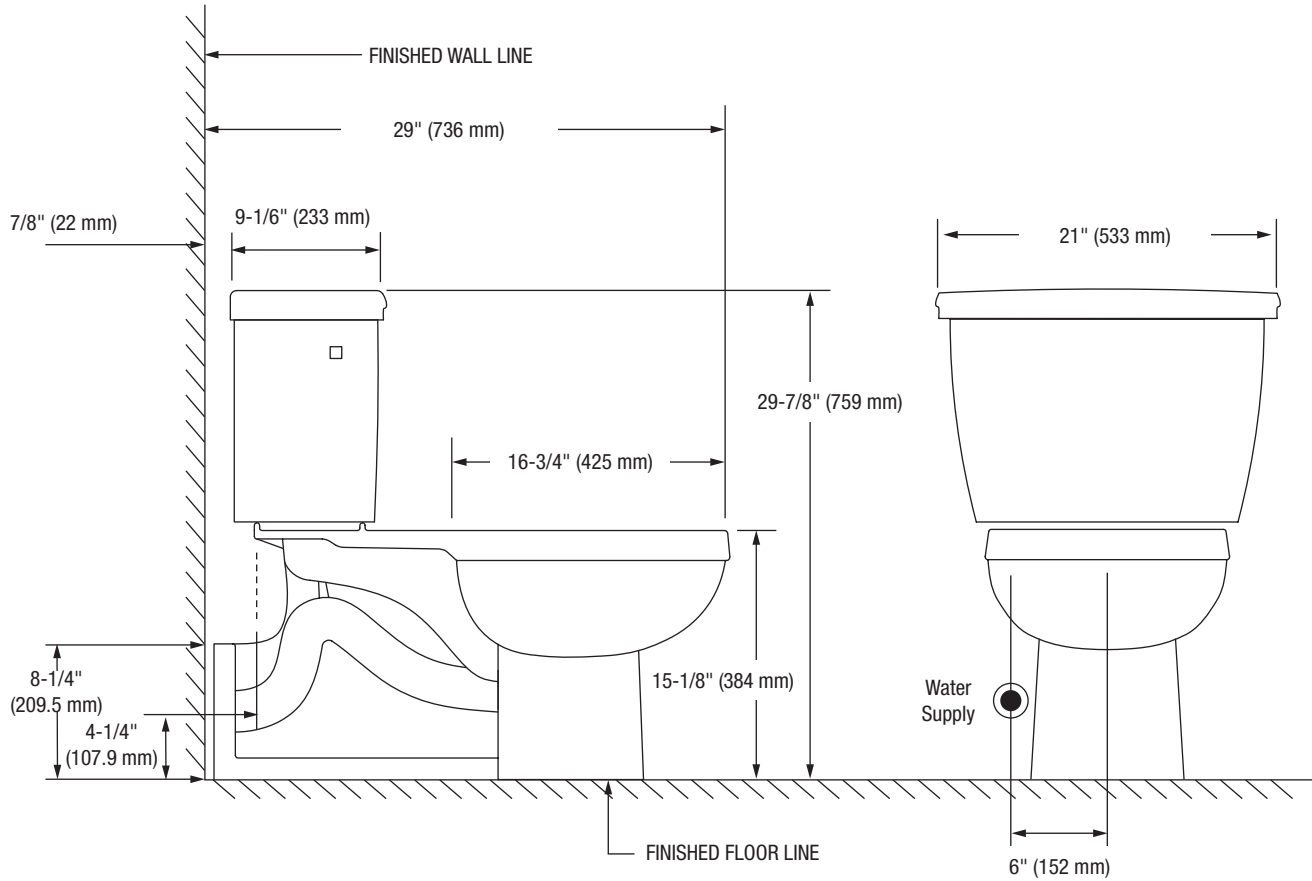

Gilpin

Two-Piece Round Front Rear Outlet Toilet

Note: All dimensions and specifications are nominal and may vary: Dimensions of 8" and greater have a tolerance of +3%. Dimensions less than 8" have a tolerance of +5%.