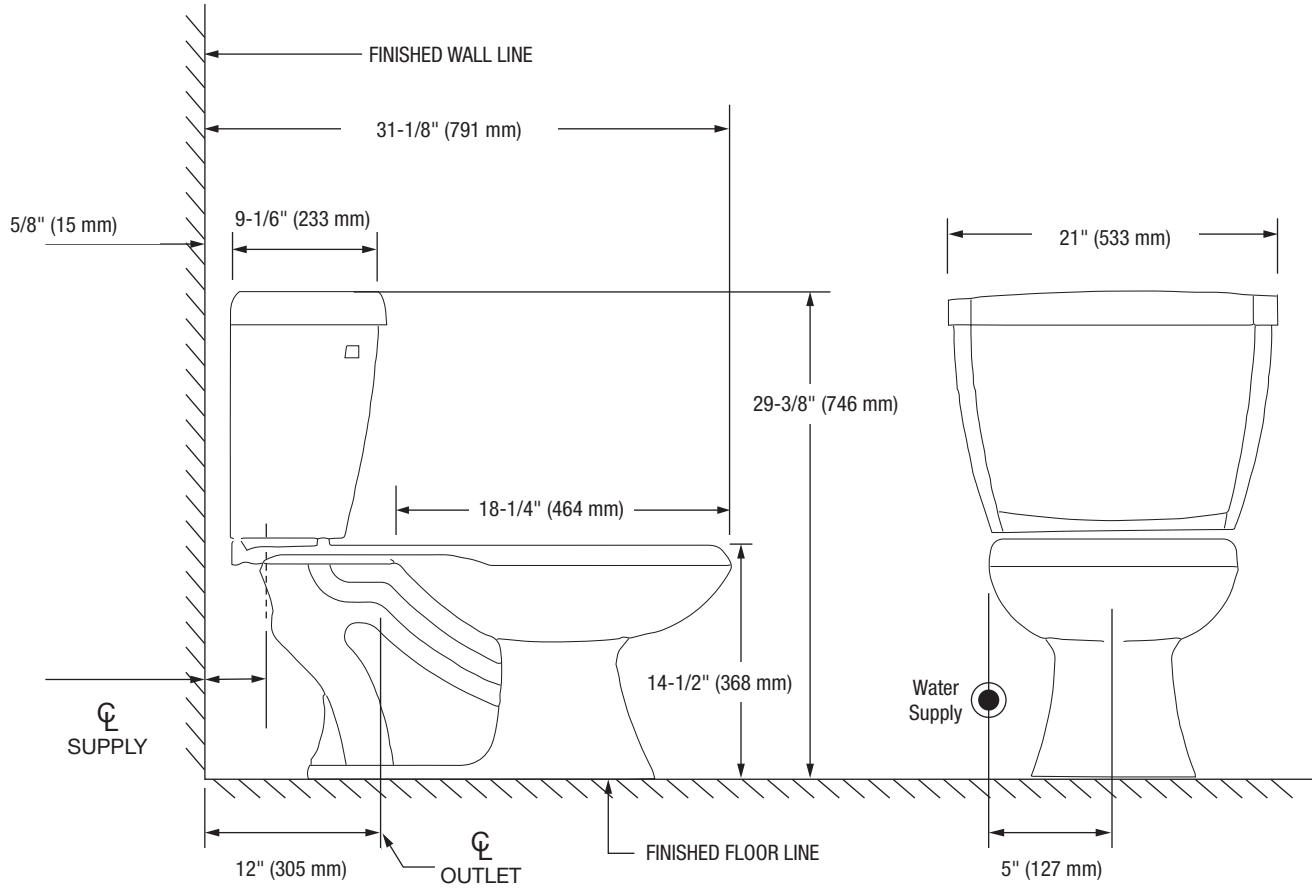

Gilpin

Two-Piece Elongated Toilet

Note: All dimensions and specifications are nominal and may vary: Dimensions of 8" and greater have a tolerance of +3%. Dimensions less than 8" have a tolerance of +5%.