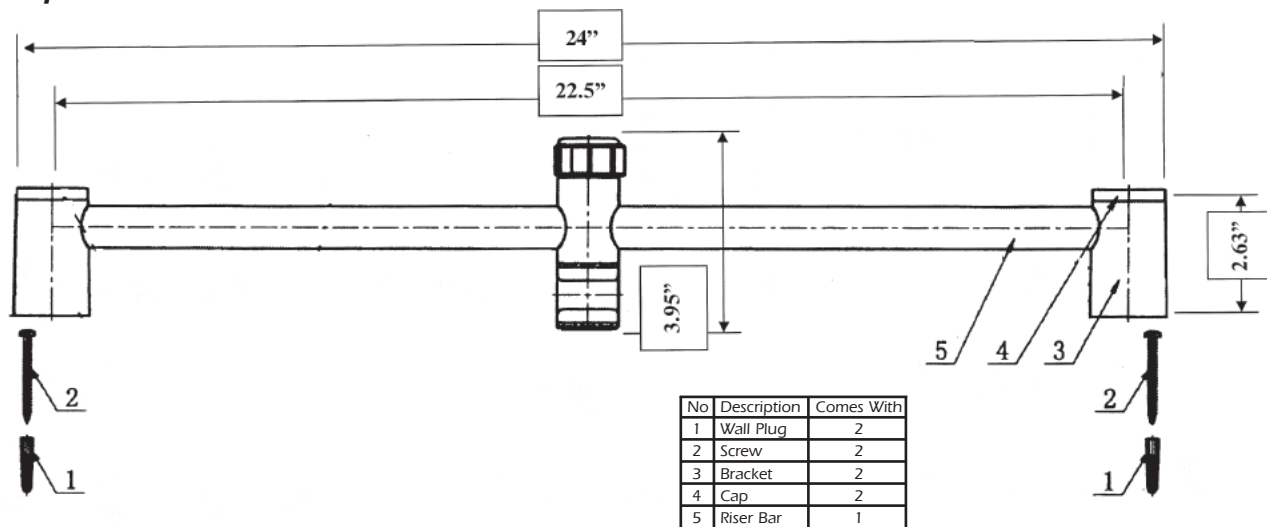

PFSASB02

Slide Bar For Hand Shower

Product Features

- Slide bar with 7/8" brass bar
- 24" slide bar supports an adjustable handshower (not included)
- Available in chrome (CP) or brushed nickel (BN)
- Adjustable height handshower slides up and down the bar to customize your spray height
- The unit can be moved up and down the slide bar by loosening and tightening the nut

Product Features

- PFSASB02BN Brushed nickel
- PFSASB02CP Chrome

PFSASB02BN

Product Specifications

Warranty and Codes

This product comes complete with installation, operating, care and maintenance instructions. This PROFLO product carries a 1-year limited warranty.