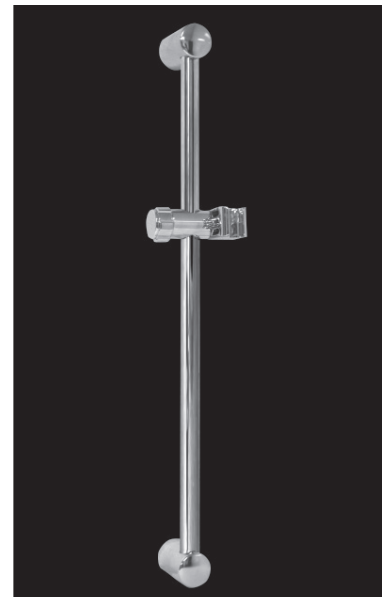

PFSASB02

Slide Bar For Hand Shower

Product Features

- Slide bar with 7/8" brass bar
- 24" slide bar supports an adjustable handshower (not included)
- Available in chrome (CP) or brushed nickel (BN)
- Adjustable height handshower slides up and down the bar to customize your spray height
- The unit can be moved up and down the slide bar by loosening and tightening the nut

Product Features

- PFSASB02BN Brushed nickel
- PFSASB02CP Chrome

PFSASB02BN

Product Specifications

Warranty and Codes

This product comes complete with installation, operating, care and maintenance instructions. This PROFLO product carries a 1-year limited warranty.