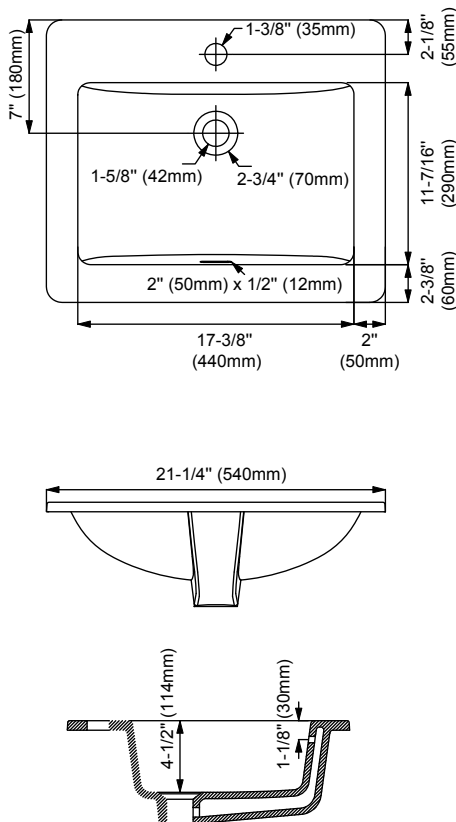

Drop-in Lavatory

Product Features

- Vitreous china
- 21-1/4" x 17-3/4" Rectangle
- Self-rimming lavatory
- Concealed front overflow
- Available single hole or 4" CC
- Can be mounted for ADA installation
- Available in white only

Model Numbers

- PF21181WH** 21-1/4" x 17-3/4" Drop in rectangle lavatory - Single hole
- PF21184WH** 21-1/4" x 17-3/4" Drop in rectangle lavatory - 4" CC

PF21181WH

Warranty and Codes

This product comes complete with installation, operating, care and maintenance instructions. This PROFLO sink carries a limited lifetime warranty when installed in residential applications. The warranty is five years in commercial applications.