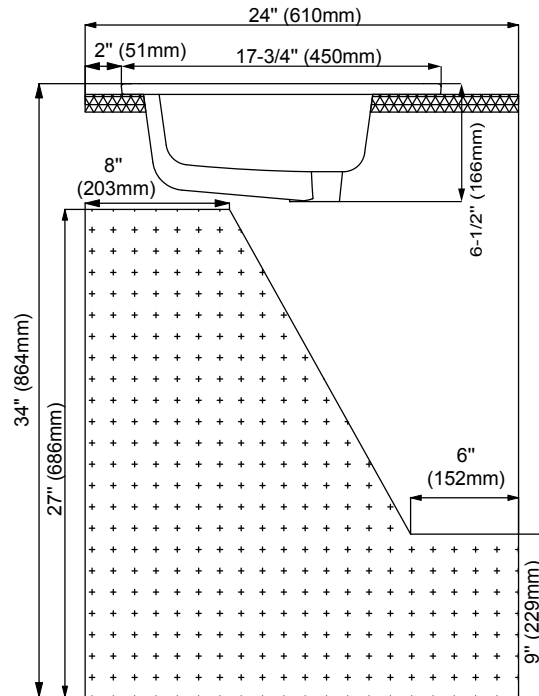

Drop-in Lavatory

Product Features

- Vitreous china
- 21-1/4" x 17-3/4" Rectangle
- Self-rimming lavatory
- Concealed front overflow
- Available single hole or 4" CC
- Can be mounted for ADA installation
- Available in white only

Model Numbers

- PF21181WH** 21-1/4" x 17-3/4" Drop in rectangle lavatory - Single hole
- PF21184WH** 21-1/4" x 17-3/4" Drop in rectangle lavatory - 4" CC

PF21181WH

Warranty and Codes

This product comes complete with installation, operating, care and maintenance instructions. This PROFLO sink carries a limited lifetime warranty when installed in residential applications. The warranty is five years in commercial applications.