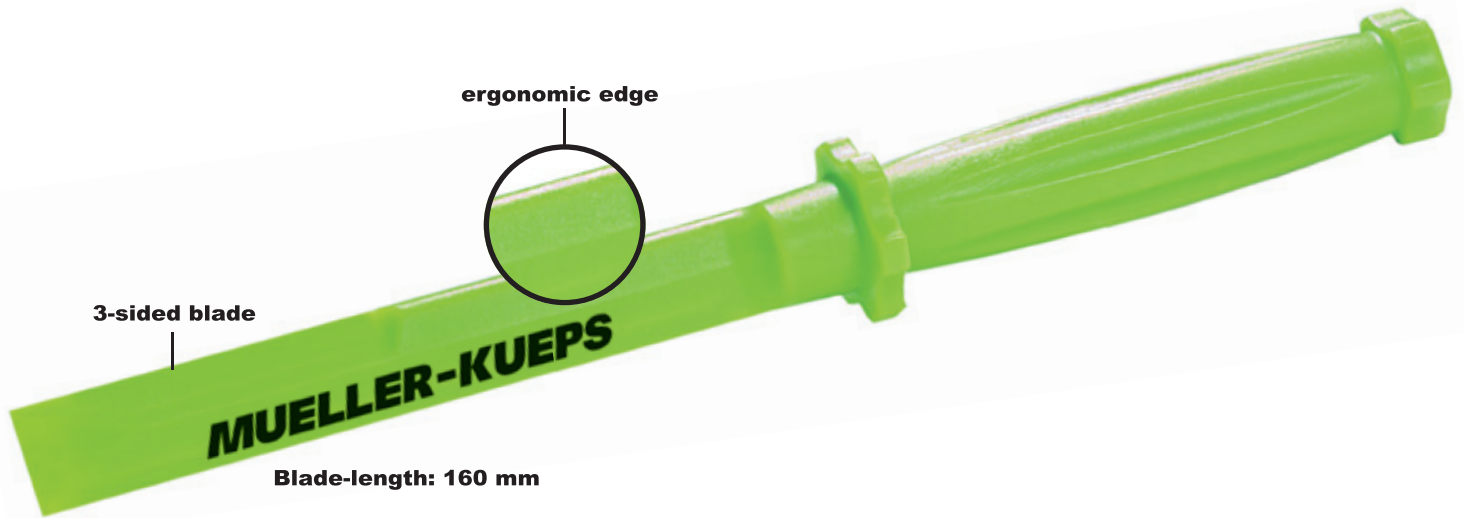

German Automotive Tool Innovator

WHEEL WEIGHT REMOVER

Ergonomic tool that has many uses. Can be used for removing sticky wheel weights or trim.

282 230 Wheel Weight Remover