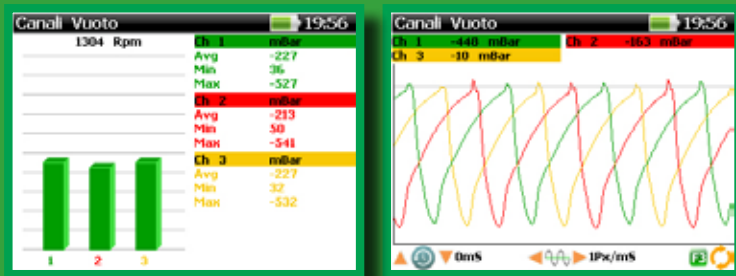

P/N #MS6050R23

Basic kit

Includes:

- MemoBike Control Unit
- Master cable
- Universal cable
- Battery cable
- USB cable
- Multi-brand software for 100+ brands
- No-cost continuous software updates
- All in a durable carrying case
- Choose OEM connector cables separately

DIVAS 6053

OPTIONAL

P/N #MS6053

The 6053 DIVAS is a new accessory available for the 6050 Memobike scanner, which extends the range of diagnostic capabilities through a series of additional applications necessary for the proper tune-up of vehicles:

- Synchronization of the throttle valves on carburetor and fuel injected systems
- Dynamic analysis of the manifold intake pressures
- Synchronization procedures integrated with diagnostic functionalities of the engine control unit (idle speed control lock, TPS and / or self-adaptive parameter reset, analysis of fault code memory, verification of proper operating conditions, etc.)
- 3 analogical input ports for dynamic analysis and data acquisition of vehicle sensors
- Built-in microphone