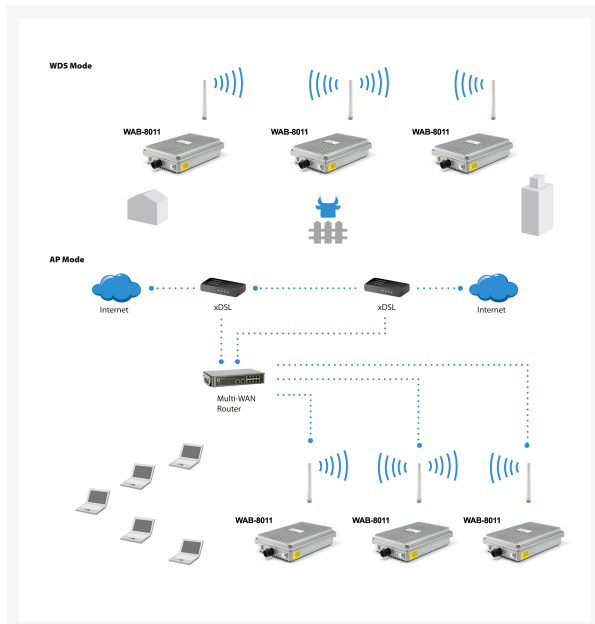

WAB-8011, AC1200 Dual Band Outdoor PoE Wireless Access Point

Product Images

Short Description

- Share your wireless network up to 1200Mbps
- Provides wireless speeds of up to 300Mbps (2.4GHz) / 867Mbps (5GHz)
- Compatible with IEEE 802.11a/b/g/n/ac wireless standards
- Dual band technology reduces interference, providing reliable connections
- Router/AP/Repeater/WISP operation modes to suite different wireless applications
- Provides up to 8 SSIDs to separate network traffic and enhance security
- Weatherproof IP65-rated housing

Description

The LevelOne WAB-8011 is a managed, outdoor dual-band 802.11ac/n wireless access point, capable of a combined speed of up to 1200 Mbps. The device runs on 2.4 and 5 GHz frequencies, and can be used as part of a managed network when controlled by the LevelOne WAC-2000/WAC-2003 Wireless LAN Controller. LevelOne WAB-8011 also offers PoE, removing the need for an external power supply, which makes it easy to install. Advanced weatherproof design, rated to IP65 means the WAP is designed for outdoor deployments, and can withstand rain, humidity, dust, sNAw and extremely hot conditions. A fast, versatile and secure access point for a wide variety of outdoor network requirements.