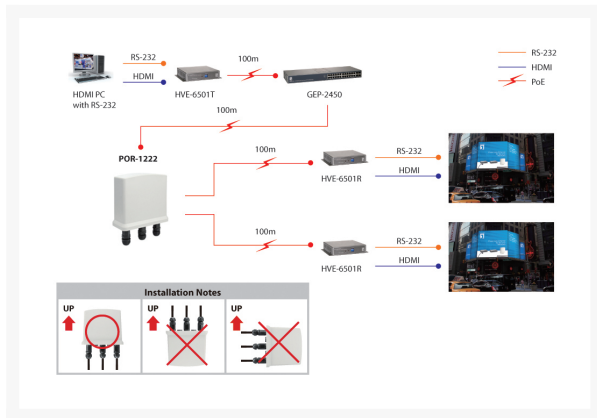

POR-1222 2-Port Outdoor Gigabit PoE-Plus Repeater, Cascadable, LevelOne

Product Images

Short Description

- Delivers power and data to equipment via a single Ethernet cable
- Remove the need for a bulky power adapter and power line
- Multiple PoE repeaters can be deployed by daisy chain to extend range
- 10/100/1000Mbps wire speed transmission and reception
- Forwards 802.3af/High-Power PoE to remote device
- Built-in 2 PoE ports for PoE devices
- Weatherproof IP65-rated housing

Description

Extend the reach of your Gigabit PoE-Plus devices For system integrators looking for a professional solution to help extend their Outdoor Gigabit PoE (802.3af/at) network, POR-1222 is the perfect accessory to increase your network performance. As a 2-port repeater, it's now easier to add more devices to the network for greater deployment flexibility. Normal cable runs only reach 100 meters, but with POR-1222 installers can extend the PoE network performance up to 200 meters. Furthermore, you can triple your range or even more by daisy-chaining* multiple PoE repeaters.* Maximum distance depends on the required Wattage of the PD. Simple yet durable, no software required As a Gigabit PoE-Plus Repeater, POR-1222 receives all power from the Power Sending Equipment (PSE), such as a Gigabit PoE-Plus switch. This means that POR-1222 uses no external power supply, making it the most flexible option for system integrators looking for an easy, affordable solution to increase the distance to the attached devices on a network. POR-1222 has 3 RJ-45 ports for easy deployment, 1 "IN" port that accepts the power and data for the first 100 meters, and 2 "OUT" ports that boosts and extends the power and data an additional 100 meters. Applications POR-1222 is a long-ranged solution for deploying PoE IP Digital Signage and any Gigabit PoE PD powered by 802.3at Gigabit PSE.