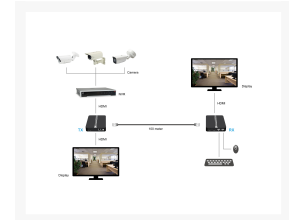

# HVE-8110, HDMI over Cat.6 Extender kit 4K,100 Meter, USB extension

## Short Description

- Transmission distance of up to 100m for 4k2k resolution, over single CAT6 cable.
- Simple Plug and Play installation.
- Bi-Directional IR pass through.
- Smart EDID management.
- USB connector for Keyboard and Mouse
- Transmission distance of up to 50 m , over single CAT.5E cable

## Description

---

The LevelOne HDMI Extender offers a ground-breaking solution for long range HDMI deployments, extending the range of Ultra HD signal broadcasts up to 100 metres from the source. Featuring both a transmitter and a receiver, signals are distributed over Ethernet cables, providing a crystal-clear, high-definition signal without the expense of using optical fiber. LevelOne HDMI Extender also supports both HDCP 1.4 and 2.2 which is sufficient to cover majority of HDMI devices. (Source and devices are needs to be same HDCP version) The integrated USB connection enable KVM functions