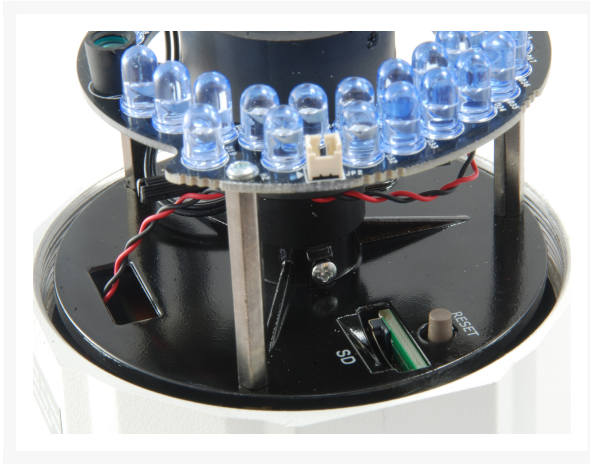

FCS-5068 GEMINI Varifocal IP Network Camera, 5-Megapixel, IR LEDs, two-way audio, 802.3af PoE, Indoor/Outdoor

Product Images

Short Description

- 5-Megapixel high-definition resolution
- Video compression: H.264, MJPEG
- Features WDR (Wide Dynamic Range) to enhance visibility under extremely bright or dark environments
- Built-in infrared LEDs for night viewing up to 30m
- Digital input/output (1DI/1DO) for sensor and alarm
- Power support: PoE (IEEE 802.3af)
- Weatherproof IP66-rated housing
- 2.8-12 mm adjustable Vari-focal length for wide angle surveillance
 - 5-Megapixel high-definition resolution
 - Video compression: H.264, MJPEG
 - Features WDR (Wide Dynamic Range) to enhance visibility under extremely bright or dark environments
 - Built-in infrared LEDs for night viewing up to 30m
 - Digital input/output (1DI/1DO) for sensor and alarm
 - Power support: PoE (IEEE 802.3af)
 - Weatherproof IP66-rated housing
 - 2.8-12 mm adjustable Vari-focal length for wide angle surveillance

Description

The LevelOne FCS-5068 is a fixed-position outdoor camera offering an ultra-reliable, cost-effective solution for outdoor IP surveillance networks, and is rated at IP66 to operate within rain, extreme heat, snow, dust and humid conditions. Offering clear, sharp imagery with 5-Megapixel resolution and the versatility of 802.3af standard PoE to transfer power and data via a single Cat.5 cable, the LevelOne FCS-5068 should be an essential part of any security deployment that requires smart, reliable outdoor cameras.