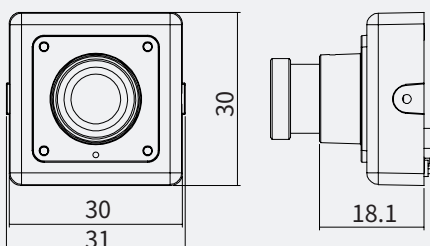

# KTC-HMS7130-HMB

- 1/2.8" SONY EXMOR R Progressive Scan CMOS
- 1080p(1920x1080)@30(25)fps
- 6in1 Output(AVI, TVI, CVI, EX-SDI, HD-SDI, CVBS)
- Fixed lens 3.6mm
- Electronic Day&Night
- WDR, 3D DNR, Defog
- UTC function supports OSD Control
- 30mm Mini Square Camera

## Dimensions

Unit : mm

## Specifications

<b>Image Sensor</b>	1/2.8" SONY EXMOR R Progressive Scan CMOS	<b>Privacy Mask</b>	16 Zones	
<b>Effective Pixels</b>	1945(H) x 1097(V)	<b>Image Rotation</b>	OFF/H-FLIP/V-FLIP/HV-FLIP	
<b>Max. Video Resolution</b>	HD-SDI/EX-SDI1.0/EX-SDI2.0/AVI/TVI/CVI: 1080p@30fps(25fps)/720p@60fps(50fps)/ 720p@30fps(25fps) TV out: CVBS NTSC/PAL	<b>Defog</b>	OFF/ON(AUTO/MANUAL)	
<b>Type</b>	Fixed lens	<b>Sharpness</b>	0~10	
<b>Lens Focal Length</b>	3.6mm, F 2.0	<b>OSD control</b>	Cable JOYSTIC, UTC	
<b>Angle of View</b>	112.3(D)x93.7(H)x49.3 (V)	<b>Language</b>	ENGLISH, Русский, ESPAÑOL, DEUTSCH, FRANCAISE, PORTUGUÉS, 日本語, 한국어	
<b>Min.Illumination</b>	0.2Lux(F2.0, AGC33dB, DSS:x2)	<b>Video Output mode</b>	HD-SDI/EX-SDI1.0/EX-SDI2.0/AVI/CVI/TVI/CVBS	
<b>IR LEDs</b>	-	<b>General</b>		
<b>IR Range</b>	-	<b>IP Rating</b>	-	
<b>White Balance</b>	AUTO/AUTO EXT/PUSH LOCK/MANUAL	<b>Operating Temperature</b>	-10°C~+50°C	
<b>Dynamic Range</b>	<b>WDR/BLC</b>	OFF/BLC/HLC/WDR15P/WDR30P(4 Zones selectable)	<b>Storage Temperature</b>	-20°C~+60°C
	<b>D-WDR</b>	OFF/LOW/MIDDLE/HIGH	<b>Dimension(mm)</b>	30X30mm
	<b>Level</b>	135.6dB	<b>Weight</b>	Approx.27.5g (Board lens)
<b>Electronic Shutter Speed</b>	AUTO/FLICKER/MANUAL/(1/30(25)~1/30,000)	<b>Power Source</b>	12VDC(±10%)	
<b>Digital Slow Shutter(DSS)</b>	OFF~ x32	<b>Power Consumption</b>	Max.130mA@12VDC	
<b>Auto Gain Control(AGC)</b>	OFF~45dB	<b>Option</b>		
<b>Day&amp;Night</b>	AUTO/COLOR/B&W (Electronic D&N)	<b>Power Source</b>	-	
<b>Noise Deduction</b>	3D-DNR(OFF/LOW/MIDDLE/HIGH)	<b>Power Consumption</b>	-	
<b>Motion Detection</b>	OFF/ON(4 Zones)	<b>Lens</b>	KTC-HMS7130-HMP4: 4.3mm Pinhole	