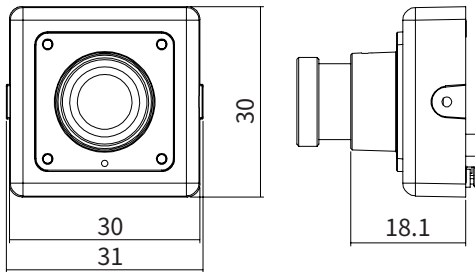

# KTC-HMS7130-HMB

- 1/2.8" SONY EXMOR R Progressive Scan CMOS
- 1080p(1920x1080)@30(25)fps
- 6in1 Output(AVI, TVI, CVI, EX-SDI, HD-SDI, CVBS)
- Fixed lens 3.6mm
- Electronic Day&Night
- WDR, 3D DNR, Defog
- UTC function supports OSD Control
- 30mm Mini Square Camera

## Dimensions

Unit : mm

## Specifications

<b>Image Sensor</b>	1/2.8" SONY EXMOR R Progressive Scan CMOS	<b>Privacy Mask</b>	16 Zones	
<b>Effective Pixels</b>	1945(H) x 1097(V)	<b>Image Rotation</b>	OFF/H-FLIP/V-FLIP/HV-FLIP	
<b>Max. Video Resolution</b>	HD-SDI/EX-SDI1.0/EX-SDI2.0/AVI/TVI/CVI: 1080p@30fps(25fps)/720p@60fps(50fps)/ 720p@30fps(25fps) TV out: CVBS NTSC/PAL	<b>Defog</b>	OFF/ON(AUTO/MANUAL)	
<b>Type</b>	Fixed lens	<b>Sharpness</b>	0~10	
<b>Lens Focal Length</b>	3.6mm, F 2.0	<b>OSD control</b>	Cable JOYSTIC, UTC	
<b>Angle of View</b>	112.3(D)x93.7(H)x49.3 (V)	<b>Language</b>	ENGLISH, Русский, ESPAÑOL, DEUTSCH, FRANCAISE, PORTUGUÉS, 日本語, 한국어	
<b>Min.Illumination</b>	0.2Lux(F2.0, AGC33dB, DSS:x2)	<b>Video Output mode</b>	HD-SDI/EX-SDI1.0/EX-SDI2.0/AVI/CVI/TVI/CVBS	
<b>IR LEDs</b>	-	<b>General</b>		
<b>IR Range</b>	-	<b>IP Rating</b>	-	
<b>White Balance</b>	AUTO/AUTO EXT/PUSH LOCK/MANUAL	<b>Operating Temperature</b>	-10°C~+50°C	
<b>Dynamic Range</b>	<b>WDR/BLC</b>	OFF/BLC/HLC/WDR15P/WDR30P(4 Zones selectable)	<b>Storage Temperature</b>	-20°C~+60°C
	<b>D-WDR</b>	OFF/LOW/MIDDLE/HIGH	<b>Dimension(mm)</b>	30X30mm
	<b>Level</b>	135.6dB	<b>Weight</b>	Approx.27.5g (Board lens)
<b>Electronic Shutter Speed</b>	AUTO/FLICKER/MANUAL/(1/30(25)~1/30,000)	<b>Power Source</b>	12VDC(±10%)	
<b>Digital Slow Shutter(DSS)</b>	OFF~ x32	<b>Power Consumption</b>	Max.130mA@12VDC	
<b>Auto Gain Control(AGC)</b>	OFF~45dB	<b>Option</b>		
<b>Day&amp;Night</b>	AUTO/COLOR/B&W (Electronic D&N)	<b>Power Source</b>	-	
<b>Noise Deduction</b>	3D-DNR(OFF/LOW/MIDDLE/HIGH)	<b>Power Consumption</b>	-	
<b>Motion Detection</b>	OFF/ON(4 Zones)	<b>Lens</b>	KTC-HMS7130-HMP4: 4.3mm Pinhole	