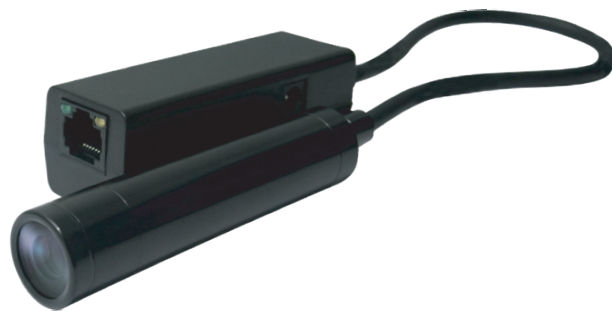

KNC-HMB6319-iWX

Dimensions

Specifications

Image Sensor	1/2.8" Progressive Scan SONY STARVIS CMOS	
Effective Pixels	1945(H) x 1097(V)	
Scanning	Progressive scan	
Min.Illumination	0.05Lux(F2.6, DSS Off) / 0.01Lux(DSS On)	
S/N ratio	≤50dB	
Video Output	Network	Network
Lens	Type	Fixed lens
	Focal Length	3.6mm, F2.6
	Angle of View	-
Board Lens	2.8mm	-
	3.6mm	112.3 (D)x93.7 (H)x49.3 (V)
	6.0mm	62.1 (D)x53.9 (H)x30.1 (V)
	8.0mm	44.8 (D)x39.3 (H)x22.4 (V)
White Balance	Auto, Auto ext, PRESET, Manual(3000K, 5000K, 8000K)	
	Method	WDR
Dynamic Range	Level(dB)	116dB (Estimated)
	Electronic Shutter Speed	1/25(30)~1/30,000
Auto Gain Control(AGC)	0~255	
Day&Night	AUTO/COLOR/B&W (Electronic D&N)	
Digital Slow Shutter(DSS)	OFF~ x32	
Noise Reduction	3D DNR	
Motion Detection	60x34 Motion Block, upto 4 Zones	
Privacy Masking Zone	16 Zones	
Image Rotation	Mirror(OFF, ON) Flip(OFF, ON)	
Lens Distortion Correction (LDC)	OFF/ON(0~200%)	
Image Stabilization(DIS)	-	
Defog	OFF/ON(Manual, Auto)	
Alarm	Alarm In/Out	-
	Alarm Triggers	Motion
	Alarm Events	Network

Ethernet	10/100 Base-T Ethernet	
Video Compression Format	H.264 (Baseline, Main), MJPEG	
Video Resolution	1920x1080, 1280x720,, 800x600, 704x480, 704x400, 640x480, 640x360, 320x240	
Max. Frame Rate	First: 1080p 30(25)fps (H.264) Second : 640x360 30(25)fps (H.264) Third : 1080p 30(25)fps (MJPEG)	
Streaming Capability	Multiple Streaming(Up to 3 Profiles)	
Streaming Method	Unicast	
Bitrate Control	H.264 : CBR, VBR, CVBR	
Max.User Access	5	
Audio	Audio in/Out	-
	Compression Format	-
	Communication	-
IP	IPv4	
Protocol	HTTP, UPnP, DNS, RTP/RTSP, TCP/IP, UDP, DHCP, RARP, NTP	
Security	-	
Web Viewer	Web browser	Internet Explorer, Edge, Chrome
	Language	English
External Storage	-	
SW Integration API	Onvif, KT&C API	
Ingress Protection Grade	IP67	
Color/Material	Black / AL	
Dimension(mm)	Φ19x81.8mm	
Weight	Approx.85.5g (with PoE Cable)	
Operating Temperature	-10°C~+50°C	
Storage Temperature	-20°C~+60°C	
Vandal Resistance	-	
Supply Voltage	12VDC(±10%) , PoE(IEEE802.3af)	
Power Consumption	12VDC(Max.190mA), PoE (Max.3.0W)