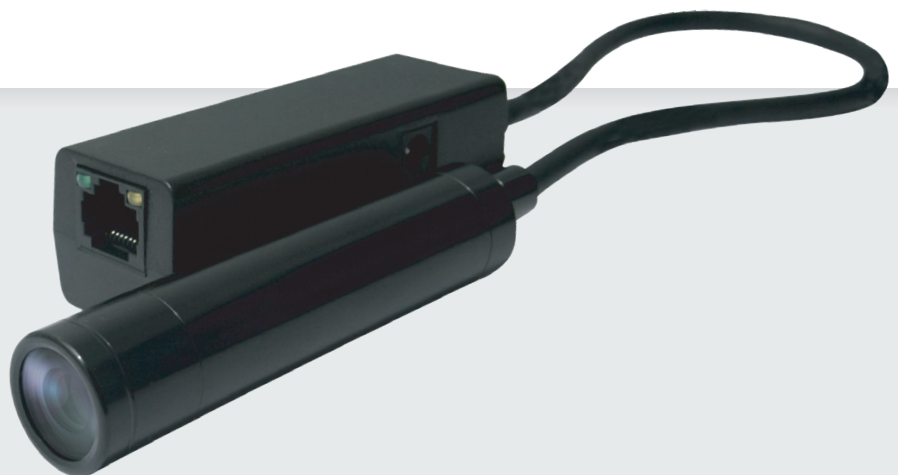

## IP Camera

# KNC-HMB6319-iWX

- 1/2.8" 2.13MP Sony STARVIS CMOS
- 1080p(1920x1080)@30(25)fps
- H.264 Main/Baseline Profiles
- Fixed lens 3.6mm
- Electronic Day&Night
- 3D DNR, DSS, BLC, WDR
- 12VDC / PoE
- 2 seconds boot-up complete