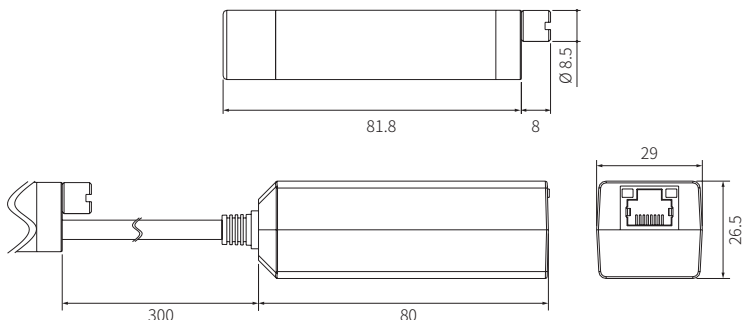

## IP Camera

# KNC-HMB6319-iWX

- 1/2.8" 2.13MP Sony STARVIS CMOS
- 1080p(1920x1080)@30(25)fps
- H.264 Main/Baseline Profiles
- Fixed lens 3.6mm
- Electronic Day&Night
- 3D DNR, DSS, BLC, WDR
- 12VDC / PoE
- 2 seconds boot-up complete

## Dimensions

<b>Ethernet</b>	10/100 Base-T Ethernet	
<b>Video Compression Format</b>	H.264 (Baseline, Main), MJPEG	
<b>Video Resolution</b>	1920x1080, 1280x720,, 800x600, 704x480, 704x400, 640x480, 640x360, 320x240	
<b>Max. Frame Rate</b>	First: 1080p 30(25)fps (H.264) Second : 640x360 30(25)fps (H.264) Third : 1080p 30(25)fps (MJPEG)	
<b>Streaming Capability</b>	Multiple Streaming(Up to 3 Profiles)	
<b>Streaming Method</b>	Unicast	
<b>Bitrate Control</b>	H.264 : CBR, VBR, CVBR	
<b>Max.User Access</b>	5	
<b>Audio</b>	Audio in/Out	-
	Compression Format	-
	Communication	-
<b>IP</b>	IPv4	
<b>Protocol</b>	HTTP, UPnP, DNS, RTP/RTSP, TCP/IP, UDP, DHCP, RARP, NTP	
<b>Security</b>	-	
<b>Web Viewer</b>	Web browser	Internet Explorer, Edge, Chrome
	Language	English
<b>External Storage</b>	-	
<b>SW Integration API</b>	Onvif, KT&C API	
<b>Ingress Protection Grade</b>	IP67	
<b>Color/Material</b>	Black / AL	
<b>Dimension(mm)</b>	Φ19x81.8mm	
<b>Weight</b>	Approx.85.5g (with PoE Cable)	
<b>Operating Temperature</b>	-10°C~+50°C	
<b>Storage Temperature</b>	-20°C~+60°C	
<b>Vandal Resistance</b>	-	
<b>Supply Voltage</b>	12VDC(±10%) , PoE(IEEE802.3af)	
<b>Power Consumption</b>	12VDC(Max.190mA), PoE (Max.3.0W)	