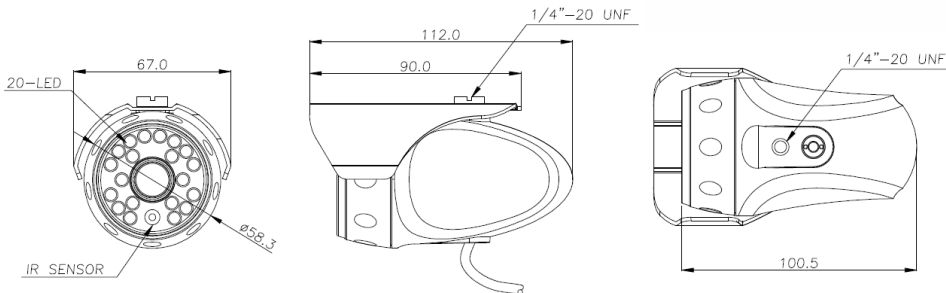

KEZ-C2BR4IR

1080p HD Over Regular Coax or UTP
Outdoor IR Bullet True Day/Night Camera
66' IR Range, IP67, 12VDC

Features

- 1/2.7" Progressive Scan CMOS
- EZHD-TVI: 1080p 30 FPS
- True Day/Night
- 20 IR LEDs with 66' Smart IR Range
- Min. Illumination of 0 Lux (IR LED On)
- IP67 (Weatherproof)
- Fixed Board Lens
- DC 12V Power

Technical Specifications:

Image Device	1/2.7" PROGRESSIVE SCAN CMOS
Effective Pixels	1920 (H) x 1080 (V)
Unit cell size	3.0um (H) x 3.0um (V)
Video output mode	HD-TVI : 1080P 30fps(25fps)
Transmission Distance	HD-TVI : Color 300m@RG59 , BW 500m@RG59
Minimum Illumination	0 Lux (LED On)
Shutter speed	Auto, 1/25, 1/30, 1/50, 1/60, 1/100, 1/120, 1/250, 1/500, 1/1000, 1/3000, 1/10000
BLC/HLC	BLC/HLC
AGC	1~5 (Max. 30dB)
2DNR	AUTO
White Balance	AUTO / USER / PUSH / Manual
Lens	Board Lens
Day&Night	True Day&Night
IR-LED	850nm, up to 66 Foot IR Distance†
IP Rating	IP67
Temperature/ Humidity	Operation : 14°F~122°F(-10°C~50°C) Storage : -4°F~140°F(-20°C~60°C)
Power Consumption	DC 12V ±10% Max.350mA
External Control	UTC
Dimension	Ø 2.29 x 3.93 Inches (Ø 58.3 x 100mm)
Weight	Approx. 12.69 Oz

KEZ-C2BR4IR: 3.6mm, Black Housing

†As with all IR cameras, IR range will vary based on scene IR reflectivity and illumination. KT&C America reserves the right to make changes to improve our products at any time without notice; we are not responsible for misprints.