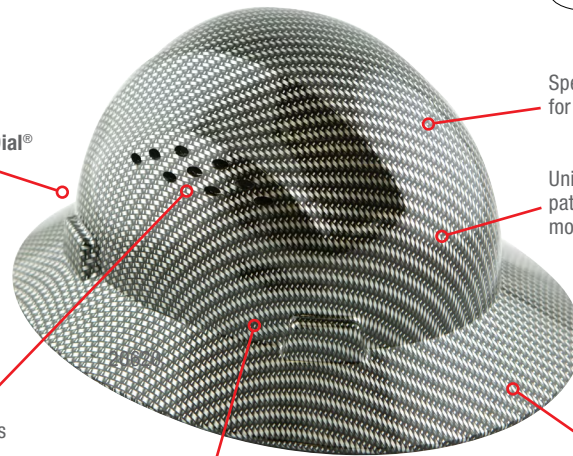

JACKSON®

SAFETY

Blockhead® FG Premium Fiberglass Full Brim Hard Hat

Key Features and Benefits:

- Premium-style wide-brim design
- Vented style reduces heat build-up when working in direct sun, hot climates and other high-heat applications found in steel mills and foundries
- Contoured dome shape with modern, stylish ridgeline for unique identification
- Features Jackson's 370 Speed Dial® ratcheting headgear — an industry best!
- Non-vented styles meet **ANSI Z89.1, Class C, G, and E**
- Vented styles meet **ANSI Z89.1 Class C**

370

SPEED DIAL

Premium 370 Speed Dial® ratcheting headgear

Available in vented and non-vented models

***** BEST**

Reverse donning

Special fiberglass materials for high-heat applications

Unique carbon fiber design pattern ensures a stylish, modern, and cool look!

Comfortable 4-pt. headgear suspension

Extra-wide brim protects the worker from elements such as sun and rain

Product Number	Color	Model	Suspension	Case Count
20600	Composite Wrap	Non-vented	4-pt. 370 Speed Dial	20
20620	Composite Wrap	Vented	4-pt. 370 Speed Dial	20