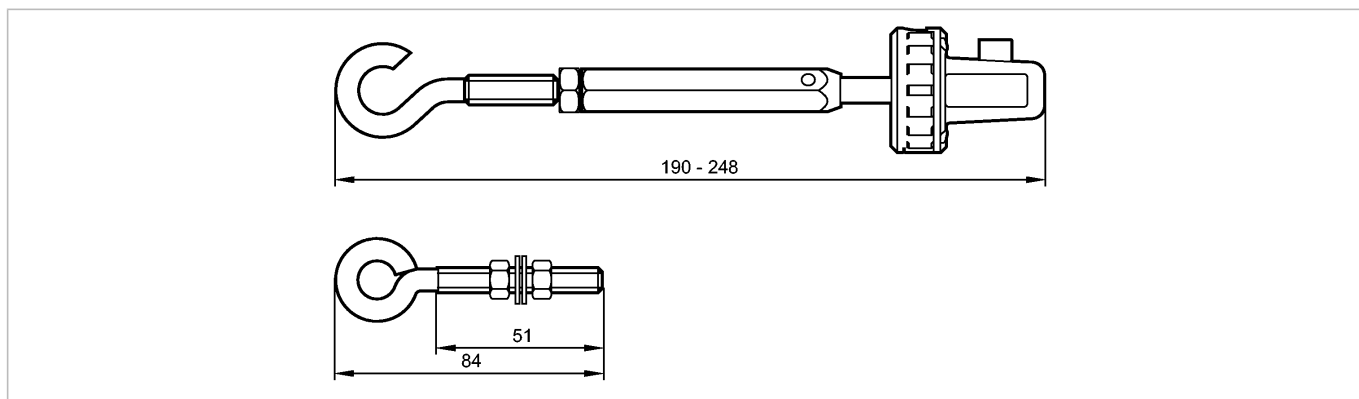

Allen key 4 mm

Application

Application Rope tension kit

Mechanical data

Housing materials stainless steel

Rope length [m] 20

Weight [kg] 1.321

Accessories

Accessories (included) 9 eyebolts; 1 tensioner / gripper; 1 Allen key

Remarks

Remarks The rope tension kit comes with all of the required hardware for most installations

Pack quantity [piece] 1

ZB0056

Rope Kit Stainless Steel 20m

Arrêt d'urgence à câble pour applications de terrain

Caractéristiques du produit

Seilspannpaket

Augenschraube M8 + 2 Muttern + 2 Unterlegscheiben

Application

Application Seilspannpaket

Données mécaniques

Matières boîtier	inox
Seillänge [m]	20
Poids [kg]	1,321