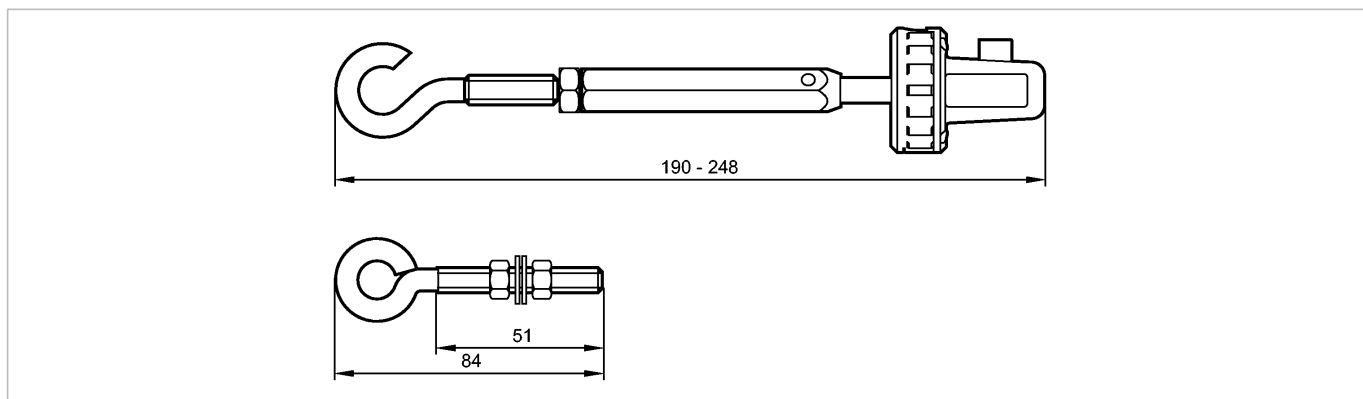

ZB0055

Rope Kit Stainless Steel 10m

Arrêt d'urgence à câble pour applications de terrain

Caractéristiques du produit

Seilspannpaket

Augenschraube M8 + 2 Muttern + 2 Unterlegscheiben

Application

Application Seilspannpaket

Données mécaniques

Matières boîtier inox

Seillänge [m] 10

Poids [kg] 0,883

Accessoires

Accessoires (fournis) 5 Augenschrauben; 1 Seilspanner; 1 clé mâle

Remarques

Remarques Das Seilspannpaket wird mit allen Zubehörteilen geliefert, die für die meisten Installationen erforderlich sind

Quantité [pièce] 1